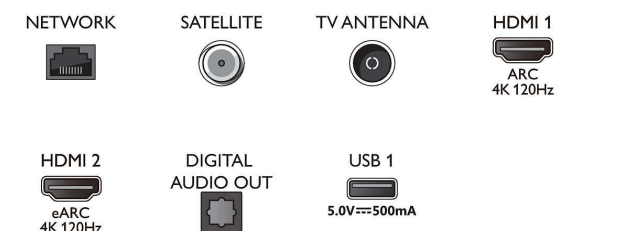

Bottom

Issue date 2023-07-30

Version: 8.3.1

EAN: 87 18863 03462 0

© 2023 Koninklijke Philips N.V.
All Rights reserved.

Specifications are subject to change without notice.
Trademarks are the property of Koninklijke Philips N.V.
or their respective owners.

www.philips.com

* Philips OLED TV panels have been certified as flicker-free and discomfort glare free by UL.

* Memory size (Flash): 16 G, the actual available disc space may differ (dependent on e.g. (pre-)installed apps, installed operating system, etc.)

* EPG and actual visibility (up to 8 days) is country- and operator-dependent.

* Android App offerings vary per country. For more details please visit your local Google Play Store.

* The TV supports DVB reception for 'Free to air' broadcast. Specific DVB operators may not be supported. An up to date list can be found in the FAQ section of the Philips support website. For some operators Conditional Access and subscription are required. Contact your operator for more information.

* Philips TV Remote app and related functionalities vary per TV model, operator and country, as well as smart device model and OS. For more details please visit: www.philips.com/TVRemoteapp.

* USB recording for digital channels only, recordings may be limited by broadcast copy protection (CI+). Country and channel restrictions may apply.

* This television contains lead only in certain parts or components where no technology alternatives exist in accordance with existing exemption clauses under the RoHS Directive.

* Amazon, Alexa and all related logos are trademarks of Amazon.com, Inc. or its affiliates. Amazon Alexa is available in selected languages and countries.

* Amazon Prime is available in selected languages and countries.

* Disney+ subscription required. Subject to terms at <https://www.disneyplus.com> (c) 2020 Disney and its related entities. Disney+ is available in selected languages and countries.

* Google Assistant is available on Philips Android TVs running on Android O (8) or higher OS version. Google Assistant is available in selected languages and countries.

* Netflix subscription required. Subject to terms on <https://www.netflix.com>

* Rakuten TV is available in selected languages and countries.