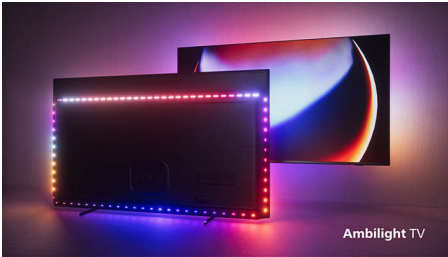

4K UHD Android TV
P5 AI perfect picture engine Dolby Atmos sound, 4 sided Ambilight TV, 164 cm (65") Android TV

65OLED887/12

Highlights

4 sided Ambilight

With Ambilight, the incredible experience of watching a Philips OLED TV gets even better! LED lights on all four sides of the TV glow and change colour in perfect sync with the colours of the on-screen action or your music. It's so warm and immersive, you'll wonder how you enjoyed TV without it.