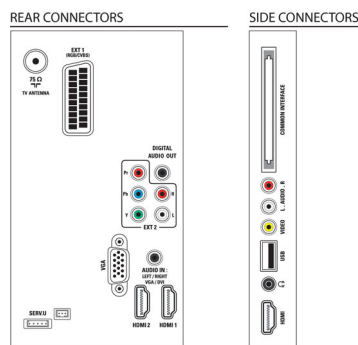

Sound

- Output power (RMS): 20 W (2 x 10 W)
- Sound Enhancement: Auto Volume Leveller, Clear Sound, Incredible Surround, Treble and Bass Control

Connectivity

- Number of AV connections: 1
- Number of HDMI connections: 3
- Number of components in (YPbPr): 1
- EasyLink (HDMI-CEC): System audio control, System standby, One touch play, System info (menu language)
- Number of scarts (RGB/CVBS): 1
- Number of USBs: 1
- Other connections: Antenna IEC75, Common Interface Plus (CI+), Digital audio out (coaxial), PC-in VGA + Audio L/R in, Headphone out

Power

- Mains power: 220-240 V; 50 Hz
- Ambient temperature: 5°C to 35°C
- Standby power consumption: 0.3 W
- Energy Label Class: C
- EU Energy Label power: 139 W
- Power Saving Features: Eco mode, Eco settings menu, Picture mute (for radio)
- Annual energy consumption: 203 kWh
- Presence of lead: Yes*

Accessories

- Included accessories: Power cord, Remote Control, 2 x AAA Batteries, Tabletop stand, User Manual, Quick start guide, Warranty Leaflet

Dimensions

- Set Width: 1129.8 mm
- Set Height: 697.8 mm
- Set Depth: 83 mm
- Product weight: 17.5 kg
- Set width (with stand): 1129.8 mm
- Set height (with stand): 745.6 mm
- Set depth (with stand): 268 mm
- Product weight (+stand): 20.87 kg
- Box width: 1380 mm
- Box height: 946 mm
- Box depth: 220 mm
- Weight incl. Packaging: 31.8 kg
- Compatible wall mount: adjustable 400 x 300 mm

Issue date 2023-07-30

Version: 4.5.6

EAN: 87 12581 58192 3

© 2023 Koninklijke Philips N.V.
All Rights reserved.

Specifications are subject to change without notice.
Trademarks are the property of Koninklijke Philips N.V.
or their respective owners.

www.philips.com

* The TV supports DVB reception for 'Free to air' broadcast. Specific DVB operators may not be supported. An up to date list can be found in the FAQ section of the Philips support website. For some operators Conditional Access and subscription are required. Contact your operator for more information.

* 8 days EPG, service not available in all countries

* Energy consumption in kWh per year based on the power consumption of the television operating 4 hours per day for 365 days. The actual energy consumption will depend on how the television is used.

* This television contains lead only in certain parts or components where no technology alternatives exist in accordance with existing exemption clauses under the RoHS Directive.