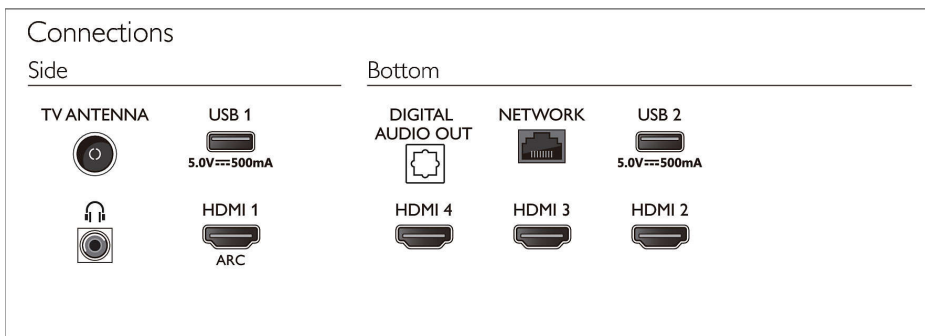

* EPG and actual visibility (up to 8 days) is country and operator dependent.

* Android App offerings vary per country. For more details please visit your local Google Play Store.

* The TV supports DVB reception for 'Free to air' broadcast. Specific DVB operators may not be supported. An up to date list can be found in the FAQ section of the Philips support website. For some operators Conditional Access and subscription are required. Contact your operator for more information.

* Smart TV app offerings vary per TV model and country. For more details please visit: www.philips.com/smarttv.

* Please note that your Amazon Apps may not always be available in your country. (Currently Amazon apps works only in UK, Germany, Austria)

* Its functionality is subject to ChromeCast built-in apps and smart devices. For more details, please visit ChromeCast built-in product pages.

* Netflix subscription required. Subject to terms at <https://www.netflix.com>

* Google Assistant is available on Philips Android TVs running on Android O (8) or higher OS version. GA is available in selected languages and countries. Supported language/countries list is going to be expanded overtime. For latest language and countries support list please contact our consumer care.

* Image depicted on the website are non-contractual pictures. Please always refer to the actual TV that are sold in the retail or stores.

* Due to the transmission limitations of Bluetooth wireless technology, a slight sound delay might occur when you hear audio from your bluetooth headphone or bluetooth speakers. When this occur, you might see the character moving his or her mouth but there is a slight delay in spoken dialog accompany

Issue date 2023-07-30

Version: 17.3.1

EAN: 87 18863 02801 8

© 2023 Koninklijke Philips N.V.
All Rights reserved.

Specifications are subject to change without notice. Trademarks are the property of Koninklijke Philips N.V. or their respective owners.

www.philips.com