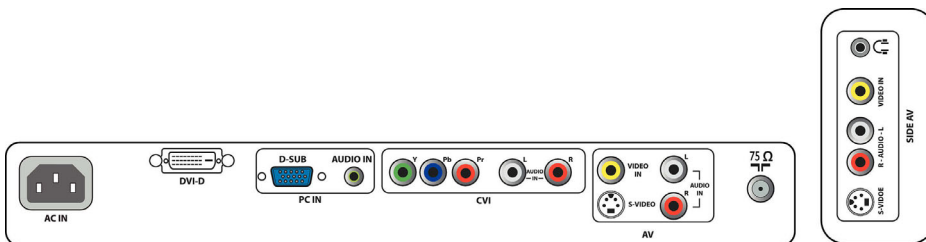

- Remote control type: RC2023611/01B
- Teletext: 1000 page Smart Text

Sound

- Output power (RMS): 2 x 5W
- Sound System: Mono, Nicam Stereo, Stereo
- Sound Enhancement: Virtual Surround Sound

Loudspeakers

- Built-in speakers: 2

Connectivity

- AV 1: Audio L/R in, YPbPr
- AV 2: Audio L/R in, CVBS in, S-Video
- Front / Side connections: Audio L/R in, CVBS in, Headphone Out, S-video in
- Other connections: DVI-D, PC Audio in, PC-In VGA

Power

- Mains power: 100-240V, 60-50 Hz
- Ambient temperature: 5 °C to 40 °C
- Power consumption: 130 W
- Standby power consumption: ≤ 2 W

Accessories

- Included accessories: Power cord, Quick start guide, User Manual, Warranty certificate, Remote Control, Batteries for remote control

Dimensions

- Set Width: 661.8 mm
- Set Height: 473 mm
- Set Depth: 100.4 mm
- Product weight: 10.97 kg
- Set width (with stand): 661.8 mm
- Set height (with stand): 511 mm
- Set depth (with stand): 240 mm
- Product weight (+stand): 12.4 kg
- Box width: 898 mm
- Box height: 582 mm
- Box depth: 243 mm
- Weight incl. Packaging: 15.98 kg
- Wall mount compatible: 200 x 100 mm

Issue date 2023-07-30

Version: 5.1.15

EAN: 87 12581 31851 2

© 2023 Koninklijke Philips N.V.
All Rights reserved.

Specifications are subject to change without notice.
Trademarks are the property of Koninklijke Philips N.V.
or their respective owners.

www.philips.com