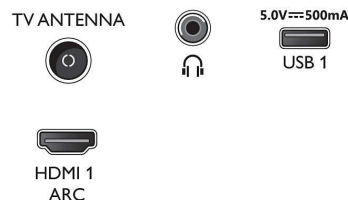

Connections

Side