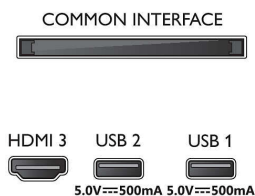

EU Energy card

- EPREL registration numbers: 362030
- Diagonal screen size (inch): 32
- Diagonal screen size (metric): 80
- Energy class for SDR: F
- On mode power demand for SDR: 29 kWh/1000h
- Energy class for HDR: G
- On mode power demand for HDR: 57 kWh/1000h
- Off mode power consumption: n.a.
- Networked standby mode: $\leq 2.0\text{ W}$
- Panel technology used: LED LCD

Power

- Mains power: AC 220 - 240 V 50/60 Hz
- Ambient temperature: 5°C to 35°C
- Standby power consumption: $\leq 0.3\text{ W}$
- Power Saving Features: Auto switch-off timer, Eco mode, Picture mute (for radio)
- Off mode power consumption: N/A
- Presence of lead: Yes*
- Mercury content: 0 mg

Accessories

- Included accessories: Remote Control, 2 x AAA Batteries, Power cord, Quick start guide, Legal and

safety brochure, Tabletop stand

Design

- Colours of TV: Plastic light-silver bezel
- Stand design: Light-silver blade stand

Dimensions

- Set Width: 731.8 mm
- Set Height: 435.3 mm
- Set Depth: 81.1 mm
- Product weight: 4.2 kg
- Set width (with stand): 731.8 mm
- Set height (with stand): 464.1 mm
- Set depth (with stand): 175.9 mm
- Product weight (+stand): 4.3 kg
- Box width: 798 mm
- Box height: 520 mm
- Box depth: 133 mm
- Weight incl. Packaging: 6.1 kg
- Stand width: 580.0 mm
- Stand height: 17.5 mm
- Stand depth: 175.9 mm
- Wall-mount compatible: X = 100 mm

Connections

Side