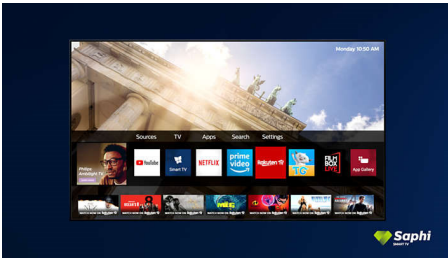

## Saphi Smart TV

SAPHI is a fast, intuitive operating system that makes your Philips Smart TV a real pleasure to

use. Enjoy great picture quality and one-button access to a clear icon-based menu. Operate your TV with ease and quickly navigate to popular Philips Smart TV apps including YouTube, Netflix and more.