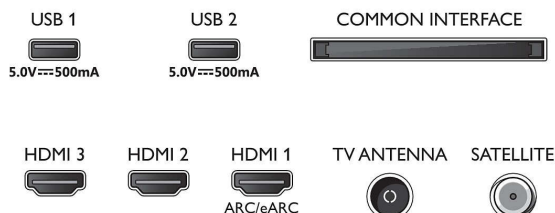

EU Energy card

- EPREL registration numbers: 1198292
- Energy class for SDR: F
- On mode power demand for SDR: 51 kWh/1000h
- Energy class for HDR: G
- On mode power demand for HDR: 89 kWh/1000h
- Off mode power consumption: n.a.
- Networked standby mode: $\leq 0.2\text{ W}$
- Panel technology used: LED LCD

Power

- Mains power: AC 220 - 240 V 50/60 Hz
- Standby power consumption: $\leq 0.3\text{ W}$
- Power Saving Features: Auto switch-off timer, Picture mute (for radio), Eco mode, Light sensor
- Off mode power consumption: N/A

Accessories

- Included accessories: Remote Control, 2 x AAA Batteries, Power cord, Quick start guide, Legal and safety brochure, Tabletop stand

Design

- Colours of TV: Matt black bezel
- Stand design: Black matt cut sticks

Dimensions

- Set Width: 957.9 mm
- Set Height: 559.1 mm
- Set Depth: 87.0 mm
- Product weight: 6.6 kg
- Set width (with stand): 957.9 mm
- Set height (with stand): 587.2 mm
- Set depth (with stand): 218.3 mm
- Product weight (+stand): 6.7 kg
- Box width: 1100.0 mm
- Box height: 680.0 mm
- Box depth: 140.0 mm
- Weight incl. Packaging: 9.3 kg
- Stand width: 753.7 mm
- Stand height: 28.0 mm
- Stand depth: 218.6 mm
- Distance between 2 stands: 753.7 mm
- Stand height to TV bottom edge: 28.0 mm
- Wall-mount compatible: 200 x 100 mm

Connections

Side

Rear

Issue date 2023-07-30

Version: 6.1.1

EAN: 87 18863 03384 5

© 2023 Koninklijke Philips N.V.
All Rights reserved.

Specifications are subject to change without notice.
Trademarks are the property of Koninklijke Philips N.V.
or their respective owners.

www.philips.com

- EPG and actual visibility (up to 8 days) is country- and operator-dependent.
- The TV supports DVB reception for 'Free to air' broadcast. Specific DVB operators may not be supported. An up to date list can be found in the FAQ section of the Philips support website. For more operators Conditional Access and subscription are required. Contact your operator for more information.
- Philips TV Remote app and related functionalities vary per TV model, operator and country, as well as smart device model and OS. For more details please visit: www.philips.com/TVRemoteapp.
- Smart TV app availability varies per TV model and country. For more details please visit: www.philips.com/smarttv.
- This television contains lead only in certain parts or components where no technology alternatives exist in accordance with existing exemption clauses under the RoHS Directive.
- Amazon Prime is available in selected languages and countries.
- Netflix subscription required. Subject to terms on <https://www.netflix.com>
- Rakuten TV is available in selected languages and countries.