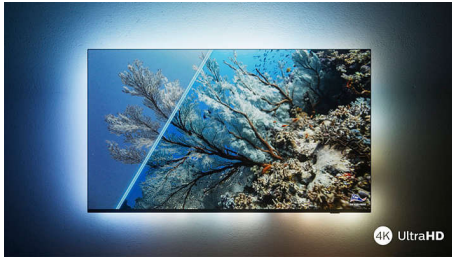

4K UHD LED Smart TV

Major HDR formats supported Dolby Vision and Dolby Atmos, 108 cm (43") SAPHI smart TV, Pixel Precise Ultra HD

Highlights

4K UHD LED TV

Love everything that you watch on this 4K UHD LED TV. Philips Pixel Precise Ultra HD engine optimises picture quality to deliver sharp images, rich colours and smooth motion. You get the best possible viewing experience every time.

Philips 4K UHD TV

Sharp HDR picture. Philips 4K UHD TV.

Slim, attractive design

Slim, attractive design

Slim, attractive design.

Looking for a TV that fits with your room? The virtually bezel-free screen of this 4K smart TV goes with just about any interior, and the slim, matt-black feet make it seem as if the screen is floating. Our packaging and inserts use recycled cardboard and paper.