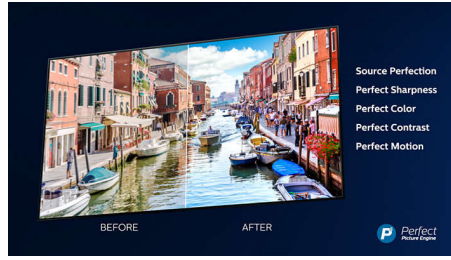

Philips P5 Picture Engine

The Philips P5 engine delivers a picture as brilliant as the content you love. Details have noticeably more depth. Colours are vivid, while skin tones look natural. Contrast is so crisp you'll feel every detail. Motion is perfectly smooth.