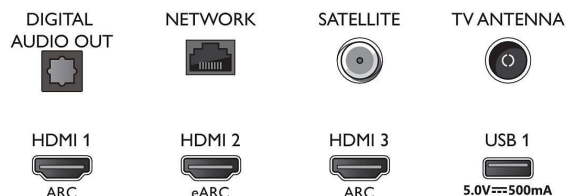

Accessories

- Included accessories: Quick start guide, Legal and safety brochure, Power cord, Tabletop stand, Remote Control with QWERTY
- Included batteries: 2 x AAA Batteries

Design

- Colours of TV: Anthracite grey bezel
- Stand design: Swivel +/- 15 degree, Anthracite grey stand

Dimensions

- Set Width: 962.8 mm
- Set Height: 558.2 mm
- Set Depth: 78.1 mm
- Product weight: 9.1 kg
- Set width (with stand): 962.8 mm
- Set height (with stand): 628.2 mm
- Set depth (with stand): 201.1 mm
- Product weight (+stand): 11.4 kg
- Box width: 1070.0 mm
- Box height: 680.0 mm
- Box depth: 150.0 mm
- Weight incl. Packaging: 14.0 kg
- Stand width: 590.0 mm
- Stand height: 70.0 mm
- Stand depth: 201.1 mm
- Wall-mount compatible: 100 x 200 mm

Connections

Side

Bottom

Issue date 2023-07-30

Version: 10.3.1

EAN: 87 18863 02873 5

© 2023 Koninklijke Philips N.V.
All Rights reserved.

Specifications are subject to change without notice.
Trademarks are the property of Koninklijke Philips N.V.
or their respective owners.