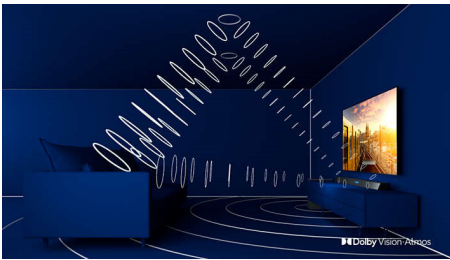

4K UHD LED Smart TV
108 cm (43") HDR 10+, Pixel Precise Ultra HD

43PUT6504/98

Highlights

4K LED TV

With four times the resolution of conventional Full HD, Ultra HD lights up your screen with over 8 million pixels and our unique Ultra Resolution Upscaling technology. Experience improved images regardless of the original content, and enjoy a sharper picture with superior depth, contrast, natural motion and vivid details.

Pixel Precise Ultra HD

The beauty of 4K Ultra HD TV is in savoring every detail. Philips Pixel Precise Ultra HD engine converts any input picture into stunning UHD resolution on your screen. Enjoy a smooth, yet sharp moving image and exceptional contrast. Discover deeper blacks, whiter whites, vivid colors and natural skin tones-every time, and from any source.

Dolby Vision and Dolby Atmos

Support for Dolby's premium sound and video formats means the HDR content you watch will look-and sound-gloriously real. Whether it's the latest streaming series or a Blu-Ray disc set, you'll enjoy contrast, brightness, and color

that reflect the director's original intentions. And hear spacious sound with clarity, detail, and depth.