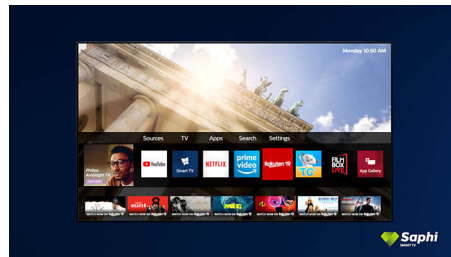

Saphi Smart TV

SAPHI is a fast, intuitive operating system that makes your Philips Smart TV a real pleasure to use. Enjoy great picture quality and one-button access to a clear icon-based menu. Operate

your TV with ease, and quickly navigate to popular Philips Smart TV apps including YouTube, Netflix, and more.

Clear audio

Clear audio from full-range speakers.

Punchy bass

Crisp, clear dialogue. Punchy bass.