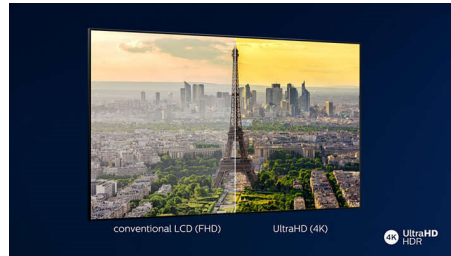

HDR10+ supported

Your Philips TV is primed to get the most out of the HDR10+ video format. Contrast, color, and brightness levels are adjusted from frame to frame. Whether it's a must-watch series or the new blockbuster, shadows will be deeper. Bright surfaces will shine. Colors will be truer.