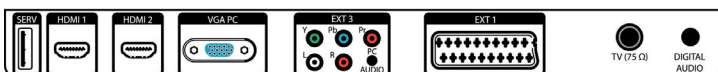

- Teletext: 100-page Smart Text
- Picture in Picture: Text dual screen
- Smart mode: Movie, Personal, Power saver, Standard, Vivid

Sound

- Output power (RMS): 2 x 3 W
- Sound System: Mono, Stereo
- Sound Enhancement: Auto Volume Leveller, Incredible Surround, Smart Sound

Connectivity

- EasyLink (HDMI-CEC): One touch play, System standby
- Ext 1 Scart: Audio L/R, CVBS in/out, RGB
- HDMI 1: HDMI v1.3
- HDMI 2: HDMI v1.3
- Other connections: Headphone out, PC Audio in, PC-In VGA, S/PDIF out (coaxial), Common Interface
- Ext 3: YPbPr, Audio L/R in
- Ext 2: S-video in, CVBS in, Audio L/R in

Power

- Mains power: 100-240 V, 50/60 Hz
- Ambient temperature: 5°C to 35°C
- Power consumption: 50 W
- Standby power consumption: <0.3 W

Accessories

- Included accessories: Tabletop stand, Power cord, Quick start guide, User Manual, Warranty certificate, Remote Control, Batteries for remote control

Dimensions

- Set Width: 475 mm
- Set Height: 334 mm
- Set Depth: 71 mm
- Product weight: 4.5 kg
- Set width (with stand): 475 mm
- Set height (with stand): 387 mm
- Set depth (with stand): 160 mm
- Product weight (+stand): 5 kg
- Box width: 567 mm
- Box height: 399 mm
- Box depth: 215 mm
- Wall-mount compatible: 100 x 100 mm

Issue date 2023-07-30

Version: 5.0.10

EAN: 87 12581 37683 3

© 2023 Koninklijke Philips N.V.
All Rights reserved.

Specifications are subject to change without notice.
Trademarks are the property of Koninklijke Philips N.V.
or their respective owners.

www.philips.com