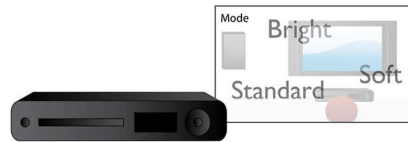

Highlights

LCD WXGA display, 1280 x 768p

This WXGA display with state-of-the-art LCD screen technology gives you an HD resolution of 1280 x 768p pixels. It produces brilliant flicker-free progressive scan pictures with optimum brightness and superb colours. This sharp and vibrant image will provide you with an enhanced viewing experience.

Crystal Clear

Combining picture enhancements like Contrast plus and colour improvement, Crystal Clear improves picture depth.

Active Control

Active Control ensures that noise and sharpness improvements are continuously made at a rate of 60 times per second. By continually adjusting the picture setting over 3000 times per minute, Active Control Plus ensures that the viewing experience is optimised.

Virtual Dolby Surround

Virtual Dolby Surround is a processing technology for enhancing surround sound

effects. It will create the sensation of Dolby Pro Logic without the necessity of additional rear speakers. You become totally immersed in your television experience.

Compact design

Compact design

PC input

With PC input you can connect your TV to a computer and use the TV as a PC monitor.

Smart Picture

Smart Picture provides the optimum picture settings for colour, brightness, saturation, contrast, sharpness and so on, to enhance your overall viewing experience at all times.