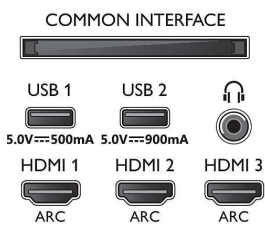

Picture/Display

- Aspect ratio: 16:9
- Diagonal screen size (inch): 65 inch
- Diagonal screen size (metric): 164 cm
- Display: 4K Ultra HD OLED

- Panel resolution: 3840 x 2160
- Picture engine: P5 Perfect Picture Engine
- Picture enhancement: Ultra Resolution, Dolby Vision, HDR10+, Perfect Natural Motion, ISF Colour Management, Micro Dimming Perfect, Wide Colour Gamut 99% DCI/P3
- Diagonal screen size (inch): 65 inch

Supported Display Resolution

- Computer inputs on all HDMI: HDR supported, HDR10+/HLG, HDR supported, HDR10/HLG, up

- to 4K UHD 3840 x 2160 @60 Hz
- Video inputs on all HDMI: HDR supported, HDR10/HLG (Hybrid Log Gamma), HDR10+/Dolby Vision, up to 4K UHD 3840 x 2160 @60 Hz

Connections

Side

Bottom

Specifications

- Teletext: 1000 page Hypertext
- HEVC support

Android TV

- OS: Android TV™ 9 (Pie)
- Pre-installed apps: Google Play Movies*, Google Play Music*, Google Search, YouTube, Amazon instant video, BBC iPlayer, Netflix, Amazon Prime Video, Disney+, Fitness App, Spotify
- Memory size (Flash): 16 GB*