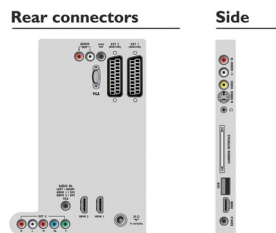

Sound

- Output power (RMS): 2 x 10 W
- Sound System: Nicam Stereo
- Sound Enhancement: Incredible Surround, Treble and Bass Control

Connectivity

- EasyLink (HDMI-CEC): One touch play, System info (menu language), Remote control pass-through, System audio control, System standby
- Front/Side connections: HDMI v1.3, S-video in, CVBS in, Audio L/R in, Headphones Out, USB 2.0
- Ext 1 Scart: Audio L/R, CVBS in, RGB
- HDMI 1: HDMI v1.3
- Ext 2 Scart: Audio L/R, CVBS in, RGB
- HDMI 2: HDMI v1.3
- Other connections: Audio constant level out, PC Audio in, PC-In VGA, S/PDIF out (coaxial), Common Interface Plus (CI+), Common Interface
- Ext 3: YPbPr, Audio L/R in

Power

- Mains power: 220–240 V, 50 Hz
- Ambient temperature: 5°C to 35°C
- Standby power consumption: 0.15 W
- Power consumption (typical): 83 W

Accessories

- Included accessories: Tabletop swivel stand, Power cord, Quick start guide, Warranty certificate, Remote Control, 2 x AAA Batteries

Dimensions

- Set Width: 810 mm

Issue date 2023-07-30

Version: 10.8.5

EAN: 87 12581 46428 8

© 2023 Koninklijke Philips N.V.
All Rights reserved.

Specifications are subject to change without notice.
Trademarks are the property of Koninklijke Philips N.V.
or their respective owners.

www.philips.com

- Set Height: 519 mm
- Set Depth: 95 mm
- Product weight: 10 kg
- Set width (with stand): 810 mm
- Set height (with stand): 570 mm
- Set depth (with stand): 230 mm
- Product weight (+stand): 13 kg
- Box width: 981 mm
- Box height: 651 mm
- Box depth: 199 mm
- Weight incl. Packaging: 16 kg
- Wall-mount compatible: 200 x 200 mm

* 8 days EPG, service not available in all countries

* DVB-T, supported in selected countries only

* DVB-C in selected countries and for selected operators only. Most up to date information is available on the type plate of the TV.