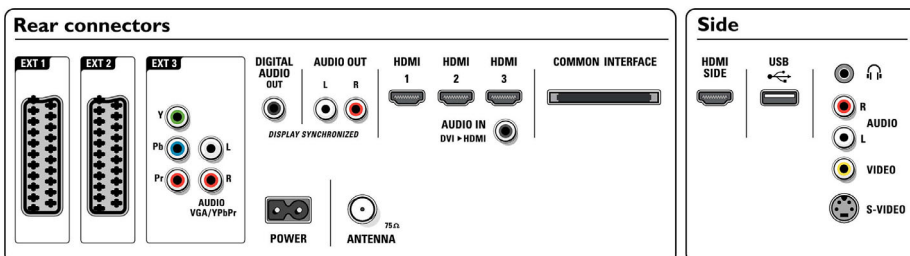

Sound

- Equalizer: 5-bands
- Output power (RMS): 2 x 15W
- Sound System: Nicam Stereo, Virtual Dolby Digital, BBE
- Sound Enhancement: Auto Volume Leveler, Graphic Equaliser

Connectivity

- EasyLink (HDMI-CEC): One touch play, System standby
- Front / Side connections: HDMI v1.3, S-video in, CVBS in, Audio L/R in, Headphone Out, USB
- Ext 1 Scart: Audio L/R, CVBS in/out, RGB
- Ext 2 Scart: Audio L/R, CVBS in/out, RGB
- Other connections: Analog audio Left/Right out, PC Audio in, S/PDIF out (coaxial), Common Interface
- Ext 3: YPbPr, Audio L/R in
- Ext 4: HDMI v1.3
- Ext 5: HDMI v1.3
- Ext 6: HDMI v1.3

Power

- Mains power: 220 - 240V, 50/60Hz
- Ambient temperature: 5 °C to 35 °C
- Power consumption: 130 W
- Standby power consumption: 0.15 W

Accessories

- Included accessories: Tabletop swivel stand, Power cord, Quick start guide, User Manual, Warranty certificate, Remote Control, Batteries for remote control

Dimensions

- Set Width: 819 mm
- Set Height: 518 mm
- Set Depth: 92 mm
- Product weight: 13 kg
- Set width (with stand): 819 mm
- Set height (with stand): 579 mm
- Set depth (with stand): 220 mm
- Product weight (+stand): 16 kg
- Box width: 918 mm
- Box height: 629 mm
- Box depth: 255 mm
- Weight incl. Packaging: 19 kg
- Wall mount compatible: 200 x 300 mm

Issue date 2023-07-30

Version: 1.0.5

EAN: 87 12581 43550 9

© 2023 Koninklijke Philips N.V.
All Rights reserved.

Specifications are subject to change without notice.
Trademarks are the property of Koninklijke Philips N.V.
or their respective owners.

www.philips.com