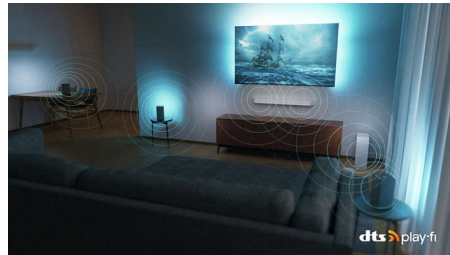

## DTS Play-Fi

You get great, clear TV sound straight out of the box. If you want more, Philips Wireless Home System with DTS Play-Fi lets you connect to compatible soundbars and wireless speakers around your home in seconds. You can even create a home cinema surround-sound system using your TV as a central speaker.