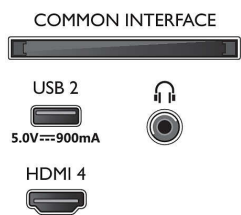

Specifications

Ambilight

- Ambilight Features: Wall colour adaptive, Lounge mode, Game Mode, Ambilight Music, AmbiWakeup, AmbiSleep, Works with Philips Wireless Home Speakers, Ambilight Boot-Up Animation
- Ambilight Version: 3 sided

Picture/Display

- Diagonal screen size (inch): 65 inch
- Diagonal screen size (metric): 164 cm
- Display: 4K Ultra HD LED
- Panel resolution: 3840 x 2160

- Native refresh rate: 60 Hz
- Picture engine: P5 Perfect Picture Engine
- Picture enhancement: Dolby Vision, HDR10+, Micro Dimming Pro, Natural Motion, Wide Colour Gamut 90% DCI/P3, CalMAN Ready, HLG (Hybrid Log Gamma)

Display input resolution

- Resolution-Refresh rate: 576 p - 50 Hz, 640 x 480 - 60 Hz, 720 p - 50 Hz, 60 Hz, 1920 x 1080p - 24 Hz, 25 Hz, 30 Hz, , 50 Hz, 60 Hz, 2560 x 1440 - 60 Hz, 3840 x 2160p - 24 Hz, 25 Hz, 30 Hz, , 50 Hz, 60 Hz

Tuner/Reception/Transmission

- Digital TV: DVB-T/T2/T2-HD/C/S/S2
- Video Playback: PAL, SECAM
- TV Programme guide*: 8-day Electronic Programme Guide
- Signal strength indication
- Teletext: 1000 page Hypertext
- HEVC support

Android TV

- OS: Google TV™
- Pre-installed apps: Google Play Movies*, Google Search, YouTube, Netflix, Apple TV, Amazon

Connections

Side