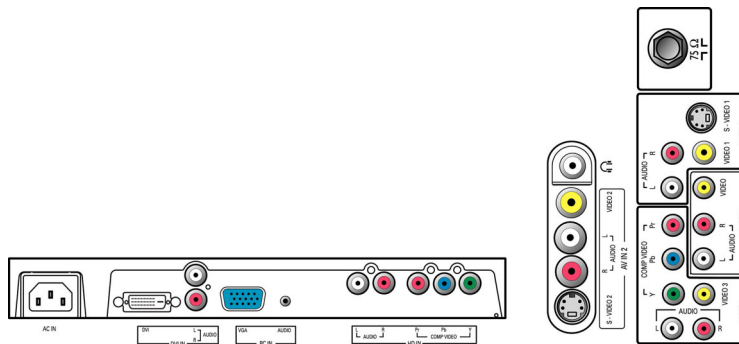

## Connectivity

- AV 1: Audio L/R in, CVBS in, S-Video
- AV 2: Audio L/R in, CVBS in, S-Video
- AV 3: Audio L/R in, CVBS in, YPbPr
- PC: 3.5 mm PC audio input x1, VGA-in D-Sub 15HD
- Other connections: Analog audio Left/Right in, DVI-D
- AV output: Audio (L/R) x1, Composite (CVBS) x1
- HD in: Audio L/R in, YPbPr
- headphone: Headphone out 3.5 mm jack

## Dimensions

- Set width (with stand): 820 mm
- Set height (with stand): 480 mm
- Set depth (with stand): 213 mm
- Product weight (+stand): 12.7 kg
- Set width (with stand) (inch): 32.3 inch
- Set depth (with stand) (inch): 8.4 inch
- Set height (with stand) (inch): 18.9 inch
- Product weight (+stand) (lb): 30 lb