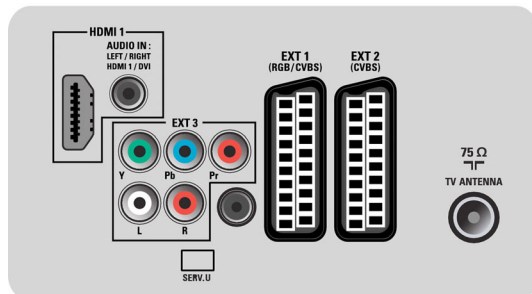

Sound

- Output power (RMS): 2 x 5 W
- Sound System: Nicam Stereo
- Sound Enhancement: Auto Volume Leveller, Incredible Surround, Smart Sound

Connectivity

- Audio Output - Digital: Coaxial (cinch)
- Number of Scarts: 2
- EasyLink (HDMI-CEC): One touch play, EasyLink
- Front/Side connections: HDMI v1.3, CVBS in, Audio L/R in, USB 2.0
- Ext 1 Scart: Audio L/R, RGB
- HDMI 1: HDMI v1.3
- Ext 2 Scart: Audio L/R
- Other connections: S/PDIF out (coaxial), Common Interface
- Ext 3: YPbPr, Audio L/R in

Power

- Mains power: 220–240 V, 50 Hz
- Ambient temperature: 5°C to 40°C
- Standby power consumption: 0.30 W
- Power consumption (typical): 67 W

Accessories

- Included accessories: Tabletop stand, Power cord, Quick start guide, User Manual, Warranty certificate, Remote Control, 2 x AAA Batteries, Software declaration

Dimensions

- Set Width: 671.8 mm
- Set Height: 458.7 mm
- Set Depth: 77 mm
- Product weight: 6.9 kg
- Set width (with stand): 671.8 mm
- Set height (with stand): 520 mm
- Set depth (with stand): 220 mm
- Product weight (+stand): 8.4 kg
- Box width: 800 mm
- Box height: 210 mm
- Box depth: 580 mm
- Wall-mount compatible: 200 x 100 mm

Rear connectors

Side

Issue date 2023-07-30

Version: 6.1.9

EAN: 87 12581 46091 4

© 2023 Koninklijke Philips N.V.
All Rights reserved.

Specifications are subject to change without notice.
Trademarks are the property of Koninklijke Philips N.V.
or their respective owners.

www.philips.com