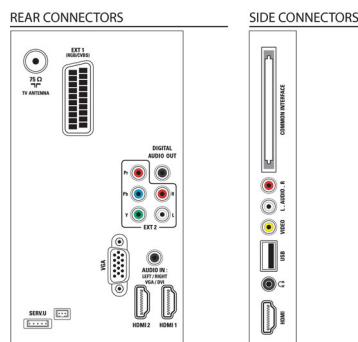

Sound

- Output power (RMS): 20 W (2 x 10 W)
- Sound Enhancement: Auto Volume Leveller, Clear Sound, Incredible Surround, Treble and Bass Control

Connectivity

- Number of AV connections: 1
- Number of HDMI connections: 3
- Number of components in (YPbPr): 1
- EasyLink (HDMI-CEC): System audio control, System standby, One touch play, System info (menu language)
- Number of scarts (RGB/CVBS): 1
- Number of USBs: 1
- Other connections: Antenna IEC75, Common Interface Plus (CI+), Digital audio out (coaxial), PC-in VGA + Audio L/R in, Headphone out

Accessories

- Included accessories: Power cord, Remote Control, 2 x AAA Batteries, Tabletop stand, User Manual, Quick start guide, Warranty Leaflet

Dimensions

- Set Width: 795.6 mm
- Set Height: 508.4 mm
- Set Depth: 93.1 mm
- Product weight: 8.19 kg
- Set width (with stand): 795.6 mm
- Set height (with stand): 557.3 mm
- Set depth (with stand): 221.4 mm
- Product weight (+stand): 9.84 kg
- Box width: 1000 mm
- Box height: 610 mm
- Box depth: 160 mm
- Weight incl. Packaging: 13.2 kg
- Compatible wall mount: 200 x 200 mm