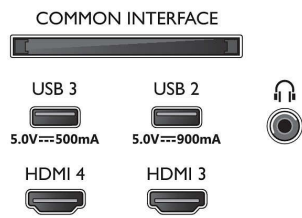

Specifications

Ambilight

- Ambilight Features: Wall colour adaptive, Lounge mode, Game Mode, Ambilight Music, AmbiWakeup, AmbiSleep, Works with Philips Wireless Home Speakers, Ambilight Boot-Up Animation
- Ambilight Version: next generation 3 sided

Picture/Display

- Diagonal screen size (inch): 55 inch
- Diagonal screen size (metric): 139 cm

- Display: 4K Ultra HD OLED
- Panel resolution: 3840 x 2160
- Native refresh rate: 120 Hz
- Picture engine: P5 AI Perfect Picture Engine
- Picture enhancement: Perfect Natural Motion, Micro Dimming Perfect, Wide Colour Gamut 99% DCI/P3, Dolby Vision, A.I. PQ mode, CalMAN Ready, IMAX enhanced mode, HDR10+ Adaptive, Film-maker mode, HLG (Hybrid Log Gamma)

Display input resolution

- Resolution-Refresh rate: 576 p - 50 Hz, 640 x 480 - 60 Hz, 720 p - 50 Hz, 60 Hz, 1920 x 1080 p - 24 Hz, 25 Hz, 30 Hz, 50 Hz, 60 Hz, 100 Hz, 120 Hz., 2560 x 1440 - 60 Hz, 120 Hz, 3840 x 2160 p - 24 Hz, 25 Hz, 30 Hz, 50 Hz, 60 Hz, 100 Hz, 120 Hz.

Tuner/Reception/Transmission

- Digital TV: DVB-T/T2/T2-HD/C/S/S2
- TV Programme guide*: 8-day Electronic

Connections

Side