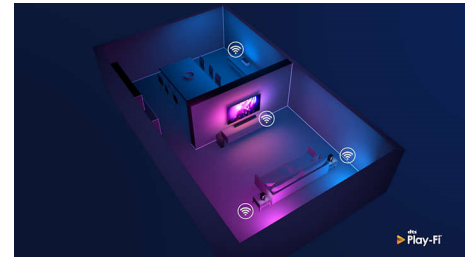

DTS Play-Fi compatible

With DTS Play-Fi on your Philips TV you can connect to compatible speakers in any room. Got wireless speakers in the kitchen? Listen to the film while you make a snack or keep up with the sports commentary while you get everyone drinks.