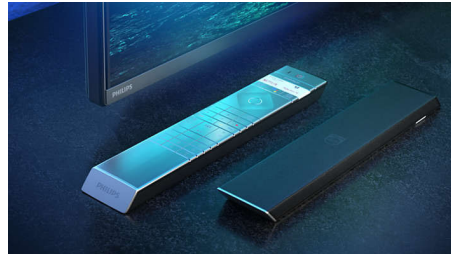

Dolby Vision + Dolby Atmos

Support for Dolby's premium sound and video formats means that the HDR content that you watch will look—and sound—glorious. You'll enjoy a picture that reflects the director's original intentions and experience spacious sound with real clarity and depth.

HDMI 2.1 VRR and low latency

Your Philips TV boasts the latest HDMI 2.1 connectivity and automatically switches to an ultra-low-latency setting when you start playing a game on your console. VRR and Freesync are supported for smooth fast-action gameplay. Ambilight's gaming mode brings the thrill right into the room.

Premium materials

Every inch of this TV looks and feels premium. The ultra-thin metal bezel. The metal T-bar stand in dark chrome. Or the soft, textured leather-backed remote with backlit keys—which is as good to hold as it is to use.