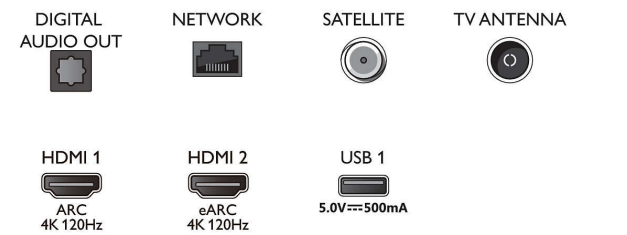

Picture/Display

- Aspect ratio: 16:9
- Diagonal screen size (inch): 55 inch

- Diagonal screen size (metric): 139 cm
- Display: 4K Ultra HD OLED
- Panel resolution: 3840 x 2160
- Picture engine: P5 AI Perfect Picture Engine
- Picture enhancement: Ultra Resolution, Wide Colour Gamut 99% DCI/P3, Dolby Vision, HDR10+, Perfect Natural Motion, A.I. PQ mode, CalMAN Ready, ISF Colour Management, Micro Dimming Perfect
- Diagonal screen size (inch): 55 inch

Supported Display Resolution

- Computer inputs on HDMI 1/2: HDMI 2.1 supported, up to 4K UHD 120 Hz, HDR supported, HDR10/HLG, HDR10+/Dolby Vision
- Computer inputs on HDMI 3/4: HDMI 2.0 supported
- Video inputs on HDMI 1/2: HDMI 2.1 supported, up to 4K UHD 120 Hz, HDR supported, HDR10/HLG, HDR10+/Dolby Vision
- Video inputs on HDMI 3/4: HDMI 2.0 supported

Connections

Side

Bottom

Specifications

Tuner/Reception/Transmission

- Digital TV: DVB-T/T2/T2-HD/C/S/S2
- Video Playback: PAL, SECAM
- MPEG Support: MPEG2, MPEG4
- TV Programme guide*: 8-day Electronic Programme Guide
- Signal strength indication
- Teletext: 1000 page Hypertext
- HEVC support