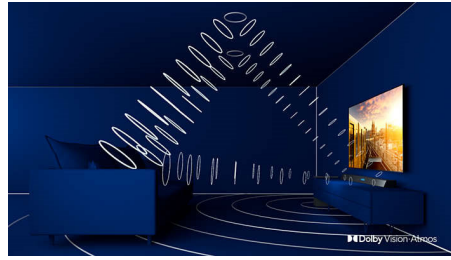

55OLED876/12

Highlights

4 sided Ambilight

With Philips 4 sided Ambilight, every moment feels closer. Intelligent LEDs around the edge of the TV respond to the on-screen action and emit an immersive glow that's simply captivating. Experience it once and wonder how you enjoyed TV without it.

Dolby Vision + Dolby Atmos

Support for Dolby's premium sound and video formats means that the HDR content that you watch will look—and sound—glorious. You'll enjoy a picture that reflects the director's original intentions and experience spacious sound with real clarity and depth.