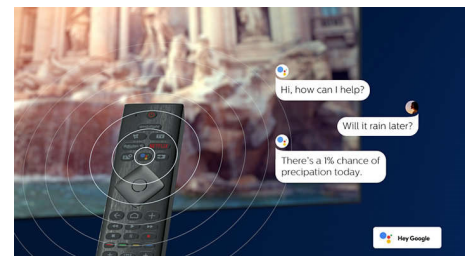

Philips OLED TV

With a Philips OLED TV, you get a wider viewing angle and a uniquely lifelike picture. Blacks are deeper. Colours are truer. Details in shadows and highlights are precisely reproduced. All major HDR formats are supported. You'll feel the full power of every scene.

AI voice control

Push a button on the remote to talk to the Google Assistant. Control the TV or Google Assistant-compatible smart home devices with your voice. Or ask Alexa to control the TV via Alexa-enabled devices.