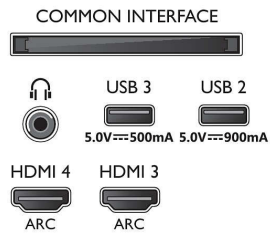

Specifications

Ambilight

- Ambilight Features: Built-in Ambilight+hue, Ambilight Music, Game Mode, Wall colour adaptive, Lounge mode, AmbiWakeup, AmbiSleep, Philips Wireless Home Speakers
- Ambilight Version: 4 sided

Picture/Display

- Aspect ratio: 16:9
- Diagonal screen size (inch): 55 inch

- Diagonal screen size (metric): 139 cm
- Display: 4K Ultra HD OLED
- Panel resolution: 3840 x 2160
- Picture engine: P5 AI Perfect Picture Engine
- Picture enhancement: Ultra Resolution, Wide Colour Gamut 99% DCI/P3, Dolby Vision, HDR10+, Perfect Natural Motion, A.I. PQ mode, CalMAN Ready, ISF Colour Management, Micro Dimming Perfect
- Diagonal screen size (inch): 55 inch

Supported Display Resolution

- Computer inputs on HDMI 1/2: HDMI 2.1 supported, up to 4K UHD 120 Hz, HDR supported, HDR10/HLG, HDR10+/Dolby Vision
- Computer inputs on HDMI 3/4: HDMI 2.0 supported
- Video inputs on HDMI 1/2: HDMI 2.1 supported, up to 4K UHD 120 Hz, HDR supported, HDR10/HLG, HDR10+/Dolby Vision
- Video inputs on HDMI 3/4: HDMI 2.0 supported

Connections

Side