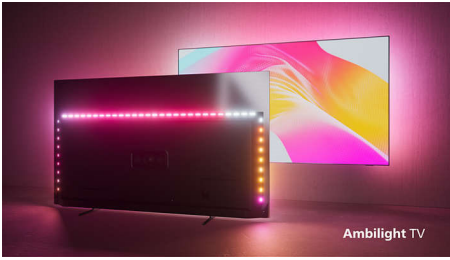

Philips OLED
4K Ambilight TV

164 cm (65") Ambilight TV

P5 AI perfect picture engine
Dolby Atmos sound
Google TV™

65OLED888

Gorgeous. In every way.

4K Ambilight TV

From films to shows, the lifelike picture and full-bodied sound of this OLED TV combine with Ambilight's immersive halo to give you an exceptional experience. The dark metal frame and zero-bezel design brings the elegance.

4K Ambilight TV
164 cm (65") Ambilight TV P5 AI perfect picture engine, Dolby Atmos sound, Google TV™

Highlights

Next-gen Ambilight

With next-gen Ambilight, LEDs behind the screen immerse you in a halo of colourful light that's more detailed, better defined and more in sync with the action than ever! Plus, you can liven up a blank screen with the Aurora-curated collection of images and videos, which look great with Ambilight.

Bright OLED screen

The bright panel and lifelike picture of your 4K (UHD) OLED Ambilight TV means you'll see

deep blacks, not gray—and the smallest details leap from the shadows and bright areas. The picture looks incredible even if viewed at an angle, and you won't need to turn down the lights! All major HDR formats are supported.

OLED EX panel technology

OLED EX panel. Higher peak brightness and thinner bezel.

Premium design

The satin-chrome swivel stand makes placement a breeze while the dark metal frame and zero-bezel design lend a real sense of style. Our TV packaging uses FSC-certified recycled cardboard, and our printed materials use recycled paper.