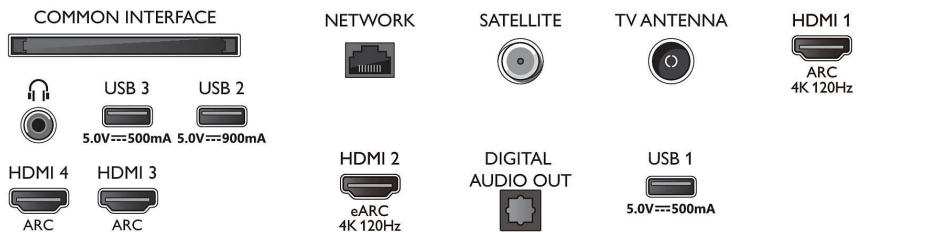

## Design

- Colours of TV: Metal bezel frame
- Stand design: Metal silver T stand
- Remote control: with Muirhead leather

## Dimensions

- Set Width: 1444.3 mm
- Set Height: 824.2 mm
- Set Depth: 68.0 mm
- Product weight: 23.5 kg
- Set width (with stand): 1444.3 mm
- Set height (with stand): 895.0 mm
- Set depth (with stand): 286.5 mm
- Product weight (+stand): 26.8 kg
- Box width: 1660 mm
- Box height: 995.0 mm
- Box depth: 170.0 mm
- Weight incl. Packaging: 33.6 kg
- Stand width: 801.5 mm
- Stand height: 70.0 mm
- Stand depth: 286.5 mm
- Wall-mount compatible: 300 x 300 mm

## Connections

Side

Bottom

Issue date 2023-07-30

Version: 9.4.1

EAN: 87 18863 03458 3

© 2023 Koninklijke Philips N.V.  
All Rights reserved.

Specifications are subject to change without notice.  
Trademarks are the property of Koninklijke Philips N.V.  
or their respective owners.