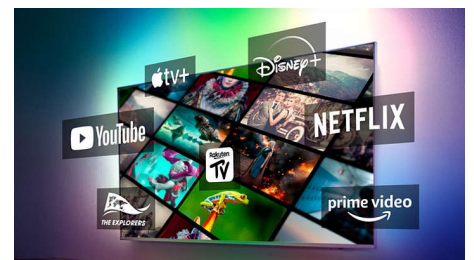

Google TV™

What do you want to watch? Google TV brings together movies, shows, and more from across your apps and subscriptions, and organises them just for you. You'll get suggestions based on what you like, and you can even use the Google TV app on your phone to curate your watchlist on the go.

AMBILIGHT tv

dts play-fi

Google TV