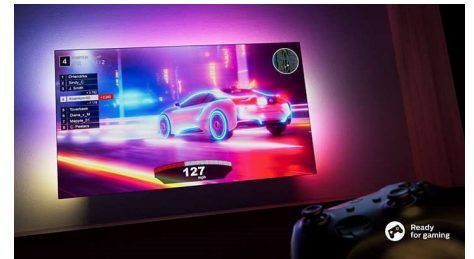

Loves gaming

Can't wait to play? Your 60 Hz Ambilight TV with HDMI 2.1 supports fast gameplay, and its Ultra Motion Clarity mode gives a sharper, smoother picture. Turn on your console and an ultra-low input lag setting is automatically activated. Ambilight's gaming mode makes the thrills feel even bigger.

Ultra Motion Clarity

60 Hz native refresh rate. 120 Hz Ultra Motion Clarity.