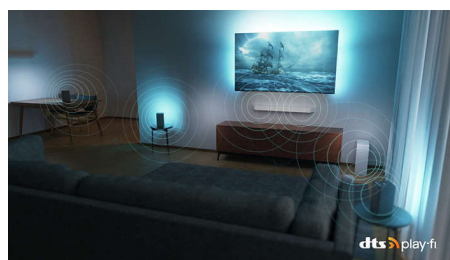

## DTS Play-Fi

You get great, clear TV sound straight out of the box. If you want more, Philips Wireless Home System with DTS Play-Fi lets you connect to compatible soundbars and wireless

speakers around your home in seconds. You can even create a home cinema surround-sound system using your TV as a central speaker.