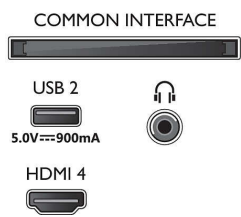

Specifications

Ambilight

- Ambilight Features: Wall colour adaptive, Lounge mode, Game Mode, Ambilight Music, AmbiWakeup, AmbiSleep, Philips Wireless Home Speakers, Ambilight Boot-Up Animation
- Ambilight Version: 3 sided

Picture/Display

- Diagonal screen size (inch): 43 inch
- Diagonal screen size (metric): 108 cm
- Display: 4K Ultra HD LED
- Panel resolution: 3840 x 2160
- Native refresh rate: 60 Hz

- Picture engine: P5 Perfect Picture Engine
- Picture enhancement: Dolby Vision, HDR10+, Micro Dimming Pro, Natural Motion, Wide Colour Gamut 90% DCI/P3, CalMAN Ready, HLG (Hybrid Log Gamma)

Display input resolution

- Resolution-Refresh rate: 576 p - 50 Hz, 640 x 480 - 60 Hz, 720 p - 50 Hz, 60 Hz, 1920 x 1080p - 24 Hz, 25 Hz, 30 Hz, , 50 Hz, 60 Hz, 2560 x 1440 - 60 Hz, 3840 x 2160p - 24 Hz, 25 Hz, 30 Hz, , 50 Hz, 60 Hz

Tuner/Reception/Transmission

- Digital TV: DVB-T/T2/T2-HD/C/S/S2
- TV Programme guide*: 8-day Electronic Programme Guide
- Signal strength indication
- Teletext: 1000 page Hypertext
- HEVC support

Android TV

- OS: Google TV™
- Pre-installed apps: Google Play Movies*, Google Search, YouTube, Netflix, Apple TV, Amazon Prime Video, Disney+, YouTube Music, Fitness

Connections

Side