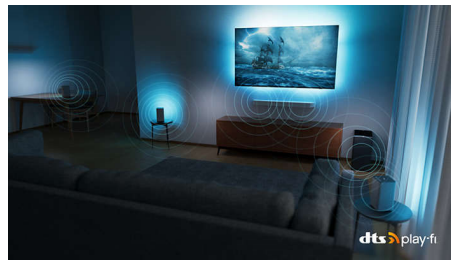

DTS Play-Fi compatible

Philips Wireless Home System powered by DTS Play-Fi lets you connect to compatible

soundbars and wireless speakers around your home in seconds. Listen to movies in the kitchen. Play music anywhere. You can even create a home-theater surround-sound system using your Philips TV as a central speaker.