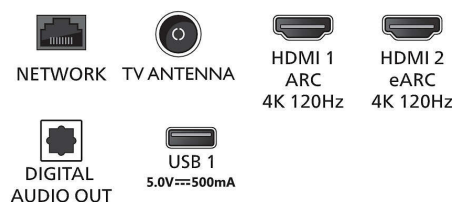

Power

- Mains power: AC 220 - 240 V 50/60Hz
- Standby power consumption: $\leq 0.5W$
- Power Saving Features: Auto switch-off timer, Light sensor, Picture mute (for radio), Eco mode

Accessories

- Included accessories: 2 x AAA Batteries, Legal and safety brochure, Power cord, Quick start guide, Remote Control, Table top stand

Design

- Remote control: with Muirhead leather

Dimensions

- Set Width: 1444 mm
- Set Height: 824 mm
- Set Depth: 68.0 mm
- Product weight: 24 kg
- Set width (with stand): 1444 mm
- Set height (with stand): 895 mm
- Set depth (with stand): 287 mm
- Product weight (+stand): 27 kg
- Box width: 1660 mm
- Box height: 995.0 mm
- Box depth: 170.0 mm
- Weight incl. Packaging: 33.6 kg
- Wall mount compatible: 300 x 300 mm

Connections

Side

Down

Issue date 2023-07-30

Version: 5.0.1

EAN: 87 18863 03544 3

© 2023 Koninklijke Philips N.V.
All Rights reserved.

Specifications are subject to change without notice.
Trademarks are the property of Koninklijke Philips N.V. or their respective owners.