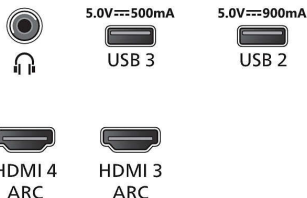

Design

- Remote control: with Muirhead leather

Dimensions

- Set Width: 1444 mm
- Set Height: 824 mm
- Set Depth: 68.0 mm
- Product weight: 24 kg
- Set width (with stand): 1444 mm
- Set height (with stand): 895 mm
- Set depth (with stand): 287 mm
- Product weight (+stand): 27 kg
- Box width: 1660 mm
- Box height: 995.0 mm
- Box depth: 170.0 mm
- Weight incl. Packaging: 33.6 kg
- Wall mount compatible: 300 x 300 mm

Connections

Side

Down

Issue date 2023-07-30

Version: 5.0.1

EAN: 87 18863 03544 3

© 2023 Koninklijke Philips N.V.
All Rights reserved.

Specifications are subject to change without notice.
Trademarks are the property of Koninklijke Philips N.V. or their respective owners.