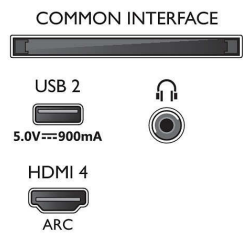

4K UHD LED Android TV

3 sided Ambilight TV Major HDR formats supported, P5 Perfect Picture Engine, 108 cm (43") Android TV

43PUS8536/12

Specifications

Ambilight

- Ambilight Features: Built-in Ambilight+hue, Ambilight Music, Game Mode, Wall colour adaptive, Lounge mode, AmbiWakeup, AmbiSleep, Philips Wireless Home Speakers
- Ambilight Version: 3 sided

Picture/Display

- Aspect ratio: 16:9
- Diagonal screen size (inch): 43 inch
- Diagonal screen size (metric): 108 cm

- Display: 4K Ultra HD LED
- Panel resolution: 3840 x 2160
- Picture engine: P5 Perfect Picture Engine
- Picture enhancement: Ultra Resolution, Dolby Vision, HDR10+, ISF Colour Management, Micro Dimming Pro
- Diagonal screen size (inch): 43 inch

Supported Display Resolution

- Computer inputs on all HDMI: HDR supported, HDR10/HLG, up to 4K UHD

3840 x 2160 @60 Hz, HDR supported, HDR10+/HLG

- Video inputs on all HDMI: up to 4K UHD 3840 x 2160 @60 Hz, HDR supported, HDR10/HLG (Hybrid Log Gamma), HDR10+/Dolby Vision

Tuner/Reception/Transmission

- Digital TV: DVB-T/T2/T2-HD/C/S/S2
- Video Playback: PAL, SECAM
- MPEG Support: MPEG2, MPEG4
- TV Programme guide*: 8-day Electronic

Connections

Side