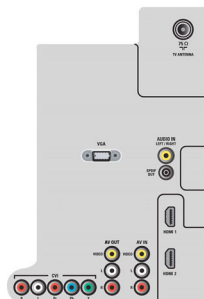

Sound

- Output power (RMS): 20W
- Sound System: Mono, Nicam Stereo, Stereo
- Sound Enhancement: Auto Volume Leveler, Incredible Surround, Smart Sound, Treble and Bass Control

Loudspeakers

- Built-in speakers: 2

Connectivity

- AV 1: Audio L/R in, YPbPr
- AV 2: Audio L/R in, CVBS in
- EasyLink (HDMI-CEC): One touch play, EasyLink, Remote control pass-through, System audio control, System standby
- Front / Side connections: HDMI v1.3, S-video in, CVBS in, Audio L/R in, Headphone Out, USB
- HDMI 1: HDMI v1.3
- HDMI 2: HDMI v1.3
- Other connections: Monitor out, CVBS, L/R (cinch), PC-in VGA + Audio L/R in, S/PDIF out (coaxial)

Power

- Mains power: 220-240V, 50/60Hz
- Ambient temperature: 5 °C to 35 °C
- Power consumption: 170 W
- Standby power consumption: <0.15

Accessories

- Included accessories: Tabletop swivel stand, Power cord, Quick start guide, User Manual, Warranty certificate, Remote Control, Batteries for remote control
- User Manual: English

Dimensions

- Set Width: 810 mm
- Set Height: 519 mm
- Set Depth: 95 mm
- Product weight: 10.5 kg
- Set width (with stand): 810 mm
- Set height (with stand): 570 mm
- Set depth (with stand): 230 mm
- Product weight (+stand): 12.5 kg
- Box width: 1008 mm
- Box height: 660 mm
- Box depth: 214 mm
- Weight incl. Packaging: 17.5 kg
- Wall mount compatible: 200 x 200 mm

Rear connectors

Side