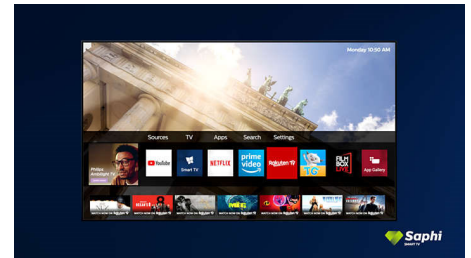

43PUS7556/12

it seem as if the screen is floating above your TV unit or table.

Design

Silver stand

SAPHI TV Collection

Philips TV Collection. Netflix, Prime Video and more.

Saphi Smart TV

SAPHI is a fast, intuitive operating system that makes your Philips Smart TV a real pleasure to use. Enjoy great picture quality and one-button access to a clear icon-based menu. Operate your TV with ease and quickly navigate to popular Philips Smart TV apps including YouTube, Netflix and more.