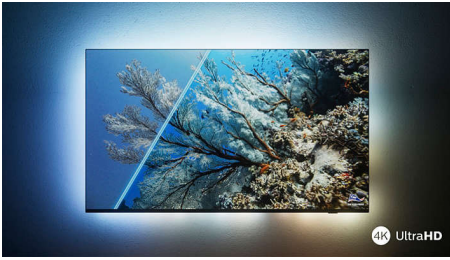

4K UHD Smart TV
108 cm (43") Dolby Vision and Dolby Atmos, Smart TV

Highlights

Supports all major HDR formats

Your Philips 4K UHD TV is compatible with all major HDR formats, including Dolby Vision. Whether it's a must-watch series or the latest video game, shadows will be deeper. Bright surfaces will shine. Colours will be truer.