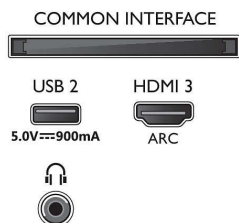

EU Energy card

- EPREL registration numbers: 470741
- Diagonal screen size (inch): 43
- Diagonal screen size (metric): 108
- Energy class for SDR: G
- On mode power demand for SDR: 63 kWh/1000h
- Energy class for HDR: G
- On mode power demand for HDR: 100 kWh/1000h
- Off mode power consumption: n.a.
- Networked standby mode: $\leq 2.0\text{ W}$
- Panel technology used: LED LCD

Power

- Mains power: AC 220 - 240 V 50/60 Hz
- Ambient temperature: 5°C to 35°C
- Standby power consumption: $\leq 0.3\text{ W}$
- Power Saving Features: Auto switch-off timer, Picture mute (for radio), Eco mode, Light sensor
- Off mode power consumption: N/A

Accessories

- Included accessories: Remote Control, 2 x AAA Batteries, Power cord, Quick start guide, Legal and safety brochure, Tabletop stand

Design

- Colours of TV: Light silver bezel
- Stand design: Light silver v sticks

Dimensions

- Set Width: 958.4 mm
- Set Height: 560.2 mm
- Set Depth: 82.1 mm
- Product weight: 7.6 kg
- Set width (with stand): 958.4 mm
- Set height (with stand): 590.2 mm
- Set depth (with stand): 226.6 mm
- Product weight (+stand): 7.8 kg
- Box width: 1070.0 mm
- Box height: 650.0 mm
- Box depth: 140.0 mm
- Weight incl. Packaging: 10.1 kg
- Stand width: 773.6 mm
- Stand height: 30.0 mm
- Stand depth: 218.6 mm
- Wall-mount compatible: 100 x 200 mm

Connections

Side