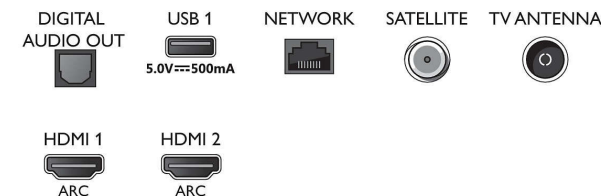

Bottom

Issue date 2023-07-30

Version: 7.1.1

EAN: 87 18863 02828 5

© 2023 Koninklijke Philips N.V.
All Rights reserved.

Specifications are subject to change without notice.
Trademarks are the property of Koninklijke Philips N.V.
or their respective owners.

www.philips.com

* EPG and actual visibility (up to 8 days) is country- and operator-dependent.

* The TV supports DVB reception for 'Free to air' broadcast. Specific DVB operators may not be supported. An up to date list can be found in the FAQ section of the Philips support website. For more operators Conditional Access and subscription are required. Contact your operator for more information.

* Philips TV Remote app and related functionalities vary per TV model, operator and country, as well as smart device model and OS. For more details please visit: www.philips.com/TVRemoteapp.

* Smart TV app availability varies per TV model and country. For more details please visit: www.philips.com/smarttv.

* This television contains lead only in certain parts or components where no technology alternatives exist in accordance with existing exemption clauses under the RoHS Directive.

* Amazon Prime is available in selected languages and countries.

* Netflix subscription required. Subject to terms on <https://www.netflix.com>

* Rakuten TV is available in selected languages and countries.