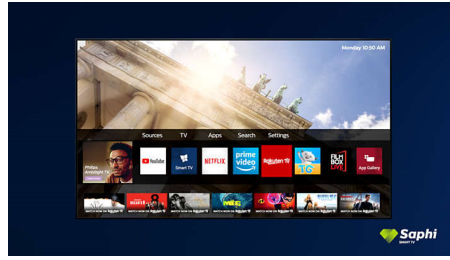

SAPHI smart TV

The fast, intuitive SAPHI operating system makes your Philips smart TV a real pleasure to use. Enjoy great picture quality and one-button access to a clear icon-based menu. Operate your TV with ease, and quickly navigate to popular Philips smart TV apps.

HDMI connectivity

Ready for gaming

Your Philips TV boasts the latest HDMI connectivity, and it automatically switches to a low-latency setting when you start playing a game on your console.

Design

Looking for a TV that fits with your room? This 4K smart TV is dressed for the occasion! The virtually bezel-free screen goes with just about any interior scheme. While the slim feet make

43PUS7556/12

it seem as if the screen is floating above your TV unit or table.

Design

Silver stand