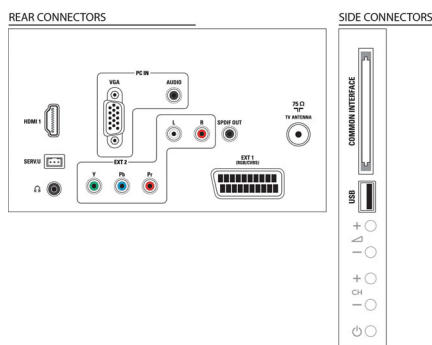

Sound

- Output power (RMS): 10 W (2 x 5 W)
- Sound Enhancement: Auto Volume Leveller, Clear

Sound, Incredible Surround, Treble and Bass Control

Connectivity

- Number of HDMI connections: 1
- Number of components in (YPbPr): 1
- EasyLink (HDMI-CEC): System standby, One touch play
- Number of scarts (RGB/CVBS): 1
- Other connections: Antenna IEC75, Common Interface Plus (CI+), Digital audio out (coaxial), PC-in VGA + Audio L/R in, Headphone out

Accessories

- Included accessories: Power cord, Remote Control, 2 x AAA Batteries, Tabletop stand, User Manual, Quick start guide, Warranty Leaflet

Dimensions

- Set Width: 771 mm
- Set Height: 495 mm
- Set Depth: 49 mm
- Product weight: 8.45 kg
- Set width (with stand): 771 mm
- Set height (with stand): 539 mm
- Set depth (with stand): 179 mm
- Product weight (+stand): 9 kg
- Box width: 965 mm
- Box height: 590 mm
- Box depth: 159 mm
- Compatible wall mount: adjustable 200 x 100 mm