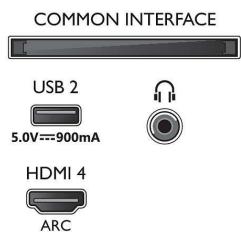

Connections

Side