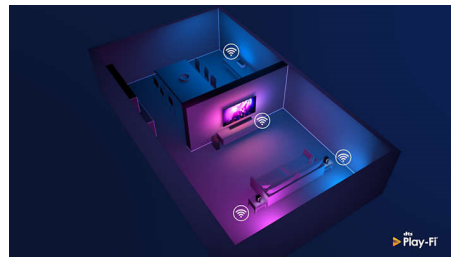

DTS Play-Fi compatible

With DTS Play-Fi on your Philips TV you can connect to compatible speakers in any room. Got wireless speakers in the kitchen? Listen to the film while you make a snack, or keep up with the sports commentary while you get everyone drinks.