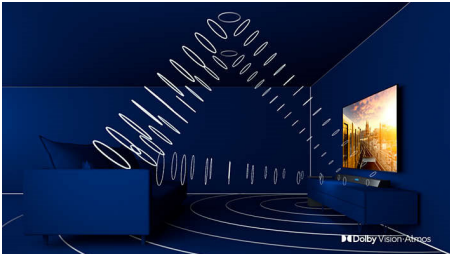

PHILIPS

4K UHD LED Android TV

3 sided Ambilight TV Supports major HDR formats, P5 Perfect Picture Engine, 146 cm (58") Android TV

58PUS8536/12

Highlights

3 sided Ambilight

With Philips Ambilight, every moment feels closer. Intelligent LEDs around the edge of the TV respond to the on-screen action and emit an immersive glow that's simply captivating. Experience it once and wonder how you enjoyed TV without it.

Dolby Vision + Dolby Atmos

Support for Dolby's premium sound and video formats means that the HDR content that you watch will look—and sound—glorious. You'll enjoy a picture that reflects the director's original intentions and experience spacious sound with real clarity and depth.