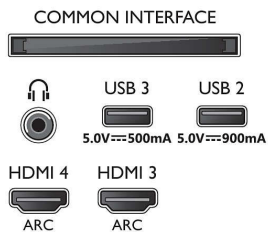

Power

- Mains power: AC 220 - 240 V 50/60 Hz
- Standby power consumption: 0.3 W
- Power Saving Features: Auto switch-off timer, Light sensor, Picture mute (for radio), Eco mode

Accessories

- Included accessories: 2 x AAA Batteries, Legal and safety brochure, Power cord, Quick start guide, Remote Control, Tabletop stand

Design

- Colours of TV: Metal bezel frame
- Stand design: Metal dark chrome peak sticks

Dimensions

- Set Width: 1227.8 mm
- Set Height: 705.6 mm
- Set Depth: 58.0 mm
- Product weight: 18.0 kg
- Set width (with stand): 1227.8 mm
- Set height (with stand): 723.9 mm
- Set depth (with stand): 240.0 mm
- Product weight (+stand): 18.5 kg
- Box width: 1400.0 mm
- Box height: 860.0 mm
- Box depth: 160.0 mm
- Weight incl. Packaging: 24.9 kg
- Stand width: 797.5 mm
- Stand height: 19.0 mm
- Stand depth: 240.0 mm
- Wall-mount compatible: 300 x 300 mm

Connections

Side

Bottom

Issue date 2023-07-30

Version: 8.2.1

EAN: 87 18863 03445 3

© 2023 Koninklijke Philips N.V.
All Rights reserved.

Specifications are subject to change without notice.
Trademarks are the property of Koninklijke Philips N.V.
or their respective owners.