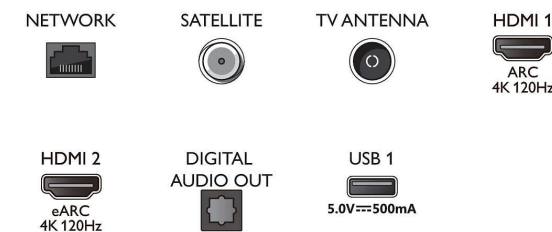

Power

- Mains power: AC 220 - 240 V 50/60 Hz
- Standby power consumption: 0.3 W
- Power Saving Features: Auto switch-off timer, Light sensor, Picture mute (for radio), Eco mode

Accessories

- Included accessories: 2 x AAA Batteries, Legal and safety brochure, Power cord, Quick start guide, Remote Control, Tabletop stand

Design

- Colours of TV: Metal bezel frame
- Stand design: Metal dark chrome peak sticks

Dimensions

- Set Width: 1227.8 mm
- Set Height: 705.6 mm
- Set Depth: 58.0 mm
- Product weight: 18.0 kg
- Set width (with stand): 1227.8 mm
- Set height (with stand): 723.9 mm
- Set depth (with stand): 240.0 mm
- Product weight (+stand): 18.5 kg
- Box width: 1400.0 mm
- Box height: 860.0 mm
- Box depth: 160.0 mm
- Weight incl. Packaging: 24.9 kg
- Stand width: 797.5 mm
- Stand height: 19.0 mm
- Stand depth: 240.0 mm
- Wall-mount compatible: 300 x 300 mm

Connections

Side

Bottom

Issue date 2023-07-30

Version: 8.2.1

EAN: 87 18863 03445 3

© 2023 Koninklijke Philips N.V.
All Rights reserved.

Specifications are subject to change without notice.
Trademarks are the property of Koninklijke Philips N.V.
or their respective owners.