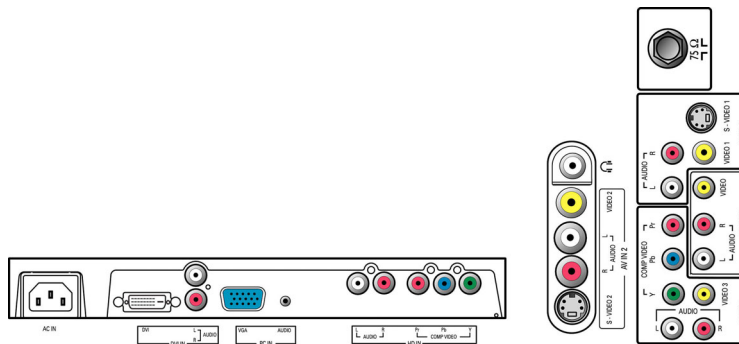

Connectivity

- AV 1: Audio L/R in, CVBS in, S-Video
- AV 2: Audio L/R in, CVBS in, S-Video
- AV 3: Audio L/R in, CVBS in, YPbPr
- PC: 3.5 mm PC audio input x1, VGA-in D-Sub 15HD
- Other connections: Analog audio Left/Right in, DVI-D
- AV output: Audio (L/R) x1, Composite (CVBS) x1
- HD in: Audio L/R in, YPbPr
- headphone: Headphone out 3.5 mm jack

Power

- Power supply: 90-264 VAC, 50/60 Hz
- Ambient temperature: 5 °C to 40 °C
- Power consumption: $\leq 100\text{ W}$
- Standby power consumption: $\leq 2\text{ W}$

Accessories

- Included accessories: Batteries for remote control, Power cord, Quick start guide, Remote Control, User Manual, Warranty certificate

Dimensions

- Set width (with stand): 820 mm
- Set height (with stand): 480 mm
- Set depth (with stand): 213 mm
- Product weight (+stand): 12.7 kg
- Set width (with stand) (inch): 32.3 inch
- Set depth (with stand) (inch): 8.4 inch
- Set height (with stand) (inch): 18.9 inch
- Product weight (+stand) (lb): 30 lb