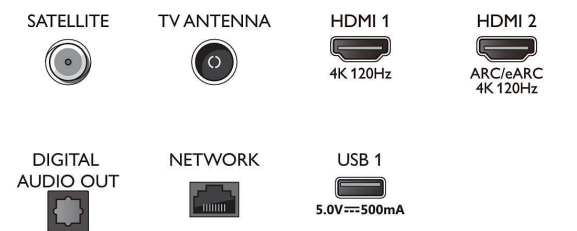

Specifications

Ambilight

- Ambilight Features: Wall colour adaptive, Lounge mode, Game Mode, Ambilight Music, AmbiWakeup, AmbiSleep, Works with Philips Wireless Home Speakers, Ambilight Boot-Up Animation
- Ambilight Version: 3 sided

Picture/Display

- Diagonal screen size (metric): 164 cm
- Display: 4K Ultra HD OLED

- Panel resolution: 3840 x 2160
- Native refresh rate: 120 Hz
- Picture engine: P5 AI Perfect Picture Engine
- Picture enhancement: Wide Colour Gamut 97% DCI/P3, Perfect Natural Motion, Micro Dimming Perfect, Dolby Vision, A.I. PQ mode, CalMAN Ready, HDR10+ Adaptive, Film-maker mode, HLG (Hybrid Log Gamma)
- Diagonal screen size (inches): 65 inches

Display input resolution

- Resolution-Refresh rate: 576 p - 50 Hz, 640 x 480 - 60 Hz, 720 p - 50 Hz, 60 Hz, 1920 x 1080 p - 24 Hz, 25 Hz, 30 Hz, 50 Hz, 60 Hz, 100 Hz, 120 Hz., 2560 x 1440 - 60 Hz, 120 Hz, 3840 x 2160 p - 24 Hz, 25 Hz, 30 Hz, 50 Hz, 60 Hz, 100 Hz, 120 Hz.

Tuner/Reception/Transmission

- Digital TV: DVB-T/T2/T2-HD/C/S/S2
- TV Programme guide*: 8-day Electronic

Connections

Side

Bottom