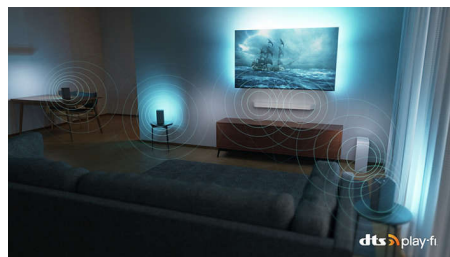

## DTS Play-Fi

You get great, clear TV sound straight out of the box. If you want more, the Philips Wireless

Home System with DTS Play-Fi lets you connect to compatible soundbars and wireless speakers around your home in seconds. You can even create a home cinema surround-sound system using your TV as a central speaker.