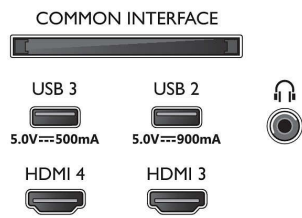

Specifications

Ambilight

- Ambilight Features: Wall colour adaptive, Lounge mode, Game Mode, Ambilight Music, AmbiWakeup, AmbiSleep, Works with Philips Wireless Home Speakers, Ambilight Boot-Up Animation
- Ambilight Version: 3 sided

Picture/Display

- Diagonal screen size (metric): 164 cm
- Display: 4K Ultra HD OLED

- Panel resolution: 3840 x 2160
- Native refresh rate: 120 Hz
- Picture engine: P5 AI Perfect Picture Engine
- Picture enhancement: Wide Colour Gamut 97% DCI/P3, Perfect Natural Motion, Micro Dimming Perfect, Dolby Vision, A.I. PQ mode, CalMAN Ready, HDR10+ Adaptive, Film-maker mode, HLG (Hybrid Log Gamma)
- Diagonal screen size (inches): 65 inches

Display input resolution

- Resolution-Refresh rate: 576 p - 50 Hz, 640 x 480 - 60 Hz, 720 p - 50 Hz, 60 Hz, 1920 x 1080 p - 24 Hz, 25 Hz, 30 Hz, 50 Hz, 60 Hz, 100 Hz, 120 Hz., 2560 x 1440 - 60 Hz, 120 Hz, 3840 x 2160 p - 24 Hz, 25 Hz, 30 Hz, 50 Hz, 60 Hz, 100 Hz, 120 Hz.

Tuner/Reception/Transmission

- Digital TV: DVB-T/T2/T2-HD/C/S/S2
- TV Programme guide*: 8-day Electronic

Connections

Side