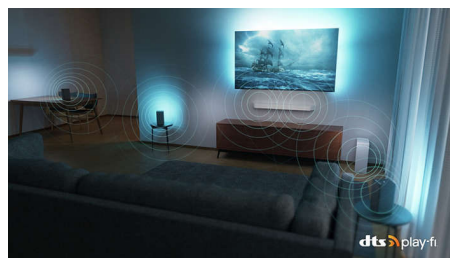

DTS Play-Fi

You get great, clear TV sound straight out of the box. If you want more, Philips Wireless Home System with DTS Play-Fi lets you connect to compatible soundbars and wireless

55PUS8508/12

speakers around your home in seconds. You can even create a home cinema surround-sound system using your TV as a central speaker.

DTS Play-Fi

Great TV sound. And easy to add soundbars or speakers