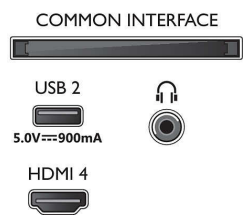

Specifications

Ambilight

- Ambilight Features: Wall colour adaptive, Lounge mode, Game Mode, Ambilight Music, AmbiWakeup, AmbiSleep, Works with Philips Wireless Home Speakers, Ambilight Boot-Up Animation
- Ambilight Version: 3 sided

Picture/Display

- Diagonal screen size (inch): 55 inch
- Diagonal screen size (metric): 139 cm
- Display: 4K Ultra HD LED
- Panel resolution: 3840 x 2160

- Native refresh rate: 60 Hz
- Picture engine: P5 Perfect Picture Engine
- Picture enhancement: Dolby Vision, HDR10+, Micro Dimming Pro, Natural Motion, Wide Colour Gamut 90% DCI/P3, CalMAN Ready, HLG (Hybrid Log Gamma)

Display input resolution

- Resolution-Refresh rate: 576 p - 50 Hz, 640 x 480 - 60 Hz, 720 p - 50 Hz, 60 Hz, 1920 x 1080p - 24 Hz, 25 Hz, 30 Hz, , 50 Hz, 60 Hz, 2560 x 1440 - 60 Hz, 3840 x 2160p - 24 Hz, 25 Hz, 30 Hz, , 50 Hz, 60 Hz

Tuner/Reception/Transmission

- Digital TV: DVB-T/T2/T2-HD/C/S/S2
- Video Playback: PAL, SECAM
- TV Programme guide*: 8-day Electronic Programme Guide
- Signal strength indication
- Teletext: 1000 page Hypertext
- HEVC support

Android TV

- OS: Google TV™
- Pre-installed apps: Google Play Movies*, Google Search, YouTube, Netflix, Apple TV, Amazon

Connections

Side