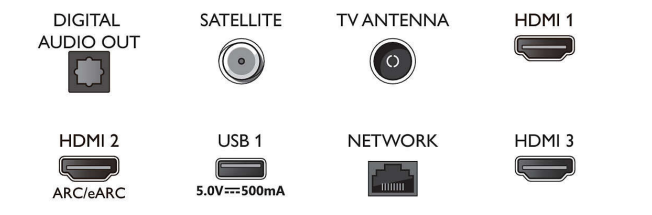

Specifications

Ambilight

- Ambilight Features: Wall colour adaptive, Lounge mode, Game Mode, Ambilight Music, AmbiWakeup, AmbiSleep, Works with Philips Wireless Home Speakers, Ambilight Boot-Up Animation
- Ambilight Version: 3 sided

Picture/Display

- Diagonal screen size (inch): 55 inch
- Diagonal screen size (metric): 139 cm
- Display: 4K Ultra HD LED
- Panel resolution: 3840 x 2160

- Native refresh rate: 60 Hz
- Picture engine: P5 Perfect Picture Engine
- Picture enhancement: Dolby Vision, HDR10+, Micro Dimming Pro, Natural Motion, Wide Colour Gamut 90% DCI/P3, CalMAN Ready, HLG (Hybrid Log Gamma)

Display input resolution

- Resolution-Refresh rate: 576 p - 50 Hz, 640 x 480 - 60 Hz, 720 p - 50 Hz, 60 Hz, 1920 x 1080p - 24 Hz, 25 Hz, 30 Hz, , 50 Hz, 60 Hz, 2560 x 1440 - 60 Hz, 3840 x 2160p - 24 Hz, 25 Hz, 30 Hz, , 50 Hz, 60 Hz

Tuner/Reception/Transmission

- Digital TV: DVB-T/T2/T2-HD/C/S/S2
- Video Playback: PAL, SECAM
- TV Programme guide*: 8-day Electronic Programme Guide
- Signal strength indication
- Teletext: 1000 page Hypertext
- HEVC support

Android TV

- OS: Google TV™
- Pre-installed apps: Google Play Movies*, Google Search, YouTube, Netflix, Apple TV, Amazon

Connections

Side

Bottom