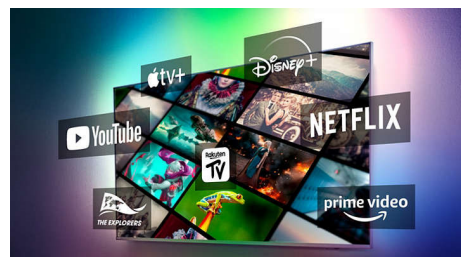

Google TV™

What do you want to watch? Google TV brings together movies, shows, and more from across your apps and subscriptions, and organises them just for you. You'll get suggestions based on what you like, and you can even use the Google TV app on your phone to curate your watchlist on the go.