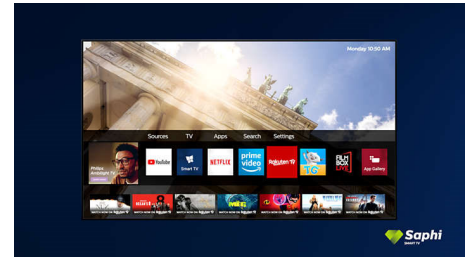

it seem as if the screen is floating above your TV unit or table.

Design

Black matte bezel. Slender feet.

SAPHI TV Collection

Philips TV Collection. Netflix, Prime Video and more.

Saphi Smart TV

SAPHI is a fast, intuitive operating system that makes your Philips Smart TV a real pleasure to use. Enjoy great picture quality and one-button access to a clear icon-based menu. Operate your TV with ease and quickly navigate to popular Philips Smart TV apps including YouTube, Netflix and more.