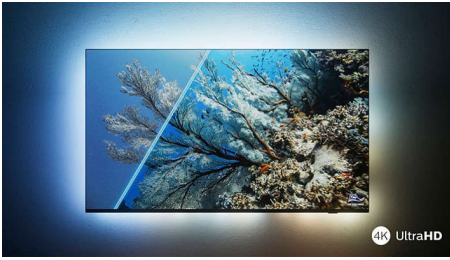

Highlights

Supports all major HDR formats

Your Philips 4K UHD TV is compatible with all major HDR formats, including Dolby Vision. Whether it's a must-watch series or the latest video game, shadows will be deeper. Bright surfaces will shine. Colours will be truer.