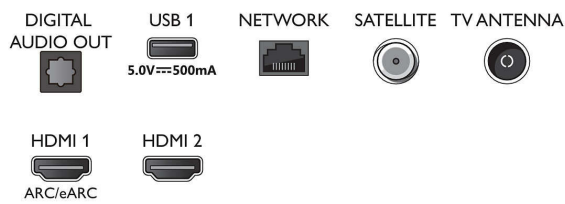

Connections

Side

Bottom

Specifications

- Firmware upgradeable: Firmware auto upgrade wizard, Firmware upgradeable via USB, Online firmware upgrade
- Screen Format Adjustments: Advance - Shift, Basic - Fill Screen, Fit to screen, Zoom, stretch, Wide screen
- Voice assistant*: Works with Google Assistant