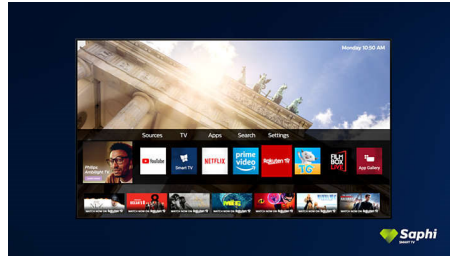

SAPHI smart TV

The fast, intuitive SAPHI operating system makes your Philips smart TV a real pleasure to use. Enjoy great picture quality and one-button access to a clear icon-based menu. Operate your TV with ease, and quickly navigate to popular Philips smart TV apps.

HDMI connectivity

Ready for gaming

Your Philips TV boasts the latest HDMI connectivity, and it automatically switches to a low-latency setting when you start playing a game on your console.

Design

Looking for a TV that fits with your room? This 4K smart TV is dressed for the occasion! The virtually bezel-free screen goes with just about any interior scheme. While the slim feet make

it seem as if the screen is floating above your TV unit or table.

Design

Black matte bezel. Slender feet.