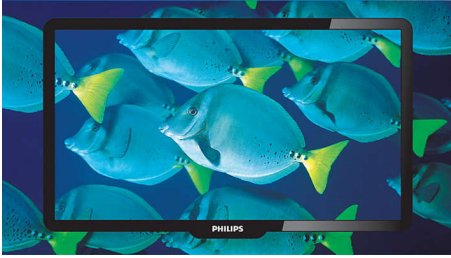

Crisp and Clear sound

- Incredible Surround for enhanced audio enjoyment
- 2 x 3 W RMS audio power

PHILIPS

LCD TV
48 cm (19") HD Ready, digital TV

Highlights

Digital Crystal Clear

Digital Crystal Clear is a package of picture innovations that digitally adjusts and optimises picture quality to optimal contrast, colour and sharpness levels. It's like watching vivid cinema-like images.

Incredible Surround

Incredible Surround is an audio technology from Philips that dramatically magnifies the sound field to immerse you in the audio. Using state-of-the-art electronic phase shifting, Incredible Surround mixes sounds from left and right in such a way that it expands the virtual distance between the two speakers. This wider spread greatly enhances the stereo effect and creates a more natural sound dimension. Incredible Surround allows you to experience total surround with greater depth and width of sound, without the use of additional speakers.