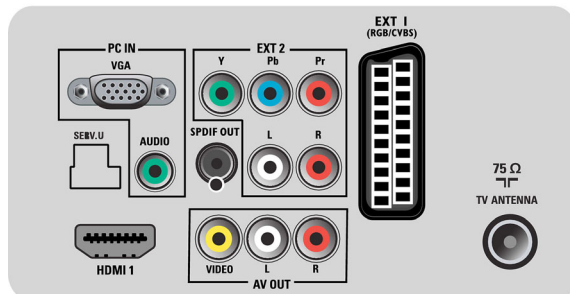

Sound

- Output power (RMS): 2 x 3 W
- Sound System: Nicam Stereo
- Sound Enhancement: Auto Volume Leveller, Incredible Surround, Smart Sound

Connectivity

- Audio Output - Digital: Coaxial (cinch)
- Number of Scarts: 1
- EasyLink (HDMI-CEC): One touch play, EasyLink
- Front/Side connections: CVBS in, Audio L/R in, USB 2.0
- Ext 1 Scart: Audio L/R, RGB
- HDMI 1: HDMI v1.3
- Other connections: Composite video (CVBS) out, Monitor out L/R (Cinch), PC-in VGA + Audio L/R in, S/PDIF out (coaxial), Common Interface
- Ext 3: YPbPr, Audio L/R in

Power

- Mains power: 220–240 V, 50 Hz
- Ambient temperature: 5°C to 40°C
- Standby power consumption: 0.30 W
- Power consumption (typical): 27 W

Accessories

- Included accessories: Tabletop stand, Power cord, Quick start guide, User Manual, Warranty certificate, Remote Control, 2 x AAA Batteries, Software declaration

Dimensions

- Set Width: 467.8 mm
- Set Height: 324.6 mm
- Set Depth: 67.3 mm
- Product weight: 3.85 kg
- Set width (with stand): 467.8 mm
- Set height (with stand): 362.6 mm
- Set depth (with stand): 140 mm
- Product weight (+stand): 4.06 kg
- Box width: 514 mm
- Box height: 405 mm
- Box depth: 160 mm
- Wall-mount compatible: 100 x 100 mm

Rear connectors

Side

Issue date 2023-07-30

Version: 5.2.4

EAN: 87 12581 48814 7

© 2023 Koninklijke Philips N.V.
All Rights reserved.

Specifications are subject to change without notice.
Trademarks are the property of Koninklijke Philips N.V.
or their respective owners.

www.philips.com