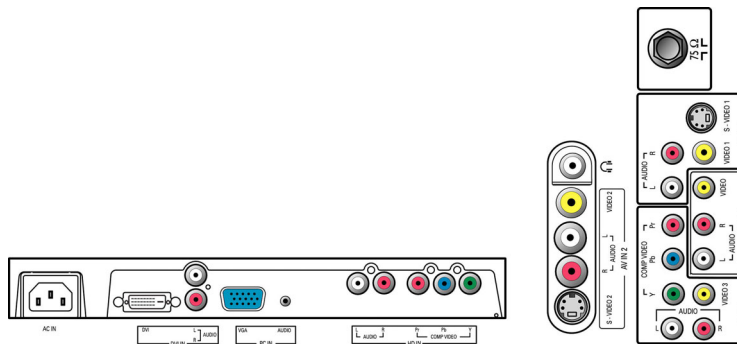

## Connectivity

- AV 1: Audio L/R in, CVBS in, S-Video
- AV 2: Audio L/R in, CVBS in, S-Video
- AV 3: Audio L/R in, CVBS in, YPbPr
- PC: 3.5 mm PC audio input x1, VGA-in D-Sub 15HD
- Other connections: Analog audio Left/Right in, DVI-D
- AV output: Audio (L/R) x1, Composite (CVBS) x1
- HD in: Audio L/R in, YPbPr
- headphone: Headphone out 3.5 mm jack

## Dimensions

- Set width (with stand): 820 mm
- Set height (with stand): 480 mm
- Set depth (with stand): 213 mm
- Product weight (+stand): 12.7 kg
- Set width (with stand) (inch): 32.3 inch
- Set depth (with stand) (inch): 8.4 inch
- Set height (with stand) (inch): 18.9 inch
- Product weight (+stand) (lb): 30 lb