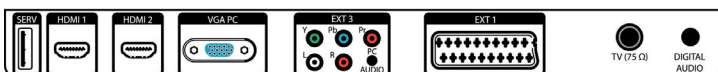

- Picture in Picture: Text dual screen
- Smart mode: Movie, Personal, Power saver, Standard, Vivid

Sound

- Output power (RMS): 2 x 5 W
- Sound System: Mono, Stereo
- Sound Enhancement: Auto Volume Leveller, Incredible Surround, Smart Sound

Connectivity

- EasyLink (HDMI-CEC): One touch play, System standby
- Ext 1 Scart: Audio L/R, CVBS in/out, RGB
- HDMI 1: HDMI v1.3
- HDMI 2: HDMI v1.3
- Other connections: Headphone out, PC Audio in, PC-In VGA, S/PDIF out (coaxial), Common Interface
- Ext 3: YPbPr, Audio L/R in
- Ext 2: S-video in, CVBS in, Audio L/R in

Power

- Mains power: 100-240 V, 50/60 Hz
- Ambient temperature: 5°C to 35°C
- Power consumption: 120 W
- Standby power consumption: $\leq 0.3\text{ W}$

Accessories

- Included accessories: Tabletop stand, Power cord, Quick start guide, User Manual, Warranty certificate, Remote Control, Batteries for remote control

Dimensions

- Set Width: 671 mm
- Set Height: 458 mm
- Set Depth: 90 mm
- Product weight: 7.7 kg
- Set width (with stand): 671 mm
- Set height (with stand): 503 mm
- Set depth (with stand): 215 mm
- Product weight (+stand): 9.1 kg
- Box width: 748 mm
- Box height: 535 mm
- Box depth: 251 mm
- Weight incl. Packaging: 12 kg
- Wall-mount compatible: 200 x 100 mm

Issue date 2023-07-30

Version: 3.0.14

EAN: 87 12581 37703 8

© 2023 Koninklijke Philips N.V.
All Rights reserved.

Specifications are subject to change without notice.
Trademarks are the property of Koninklijke Philips N.V.
or their respective owners.

www.philips.com