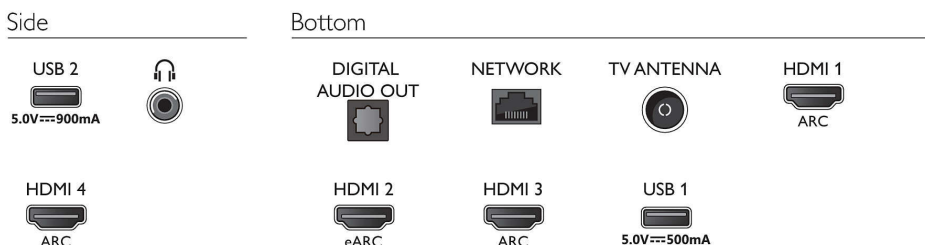

- Output power (RMS): 20W
- Speaker configuration: 2x10W full range speaker
- Sound Enhancement: Dolby Atmos, A.I. Sound, Clear Dialogue, Night mode, A.I. EQ, Dolby Bass Enhancement, Dolby Volume Leveler, DTS Play-Fi, Mimi Sound Personalization

Connectivity

- Number of HDMI connections: 4
- HDMI features: 4K, Audio Return Channel
- EasyLink (HDMI-CEC): Remote control pass-through, System audio control, System standby, One touch play
- Number of USBs: 2
- Wireless connection: Wi-Fi 802.11ac, 2x2, Dual band, Bluetooth 5.0
- Other connections: Digital audio out (optical), Ethernet-LAN RJ-45, Headphone out
- HDCP 2.3: Yes on all HDMI
- HDMI ARC: Yes for all ports
- HDMI eARC: Yes on HDMI2
- HDMI 2.1 features: ALLM on all HDMI ports, eARC on HDMI 2, VRR on all HDMI ports

Power

- Mains power: AC 220 - 240 V 50/60Hz
- Ambient temperature: 5 °C to 35 °C
- Power Saving Features: Auto switch-off timer, Light sensor, Picture mute (for radio), Eco mode

Accessories

- Included accessories: Remote Control, Quick start guide, Legal and safety brochure, Power cord, Table top stand, 2 x AAA Batteries

Dimensions

- Set Width: 1572 mm
- Set Height: 876.6 mm
- Set Depth: 84.1 mm
- Product weight: 26.5 kg
- Set width (with stand): 1572 mm
- Set height (with stand): 948 mm
- Set depth (with stand): 349 mm
- Product weight (+stand): 27 kg
- Box width: 1757.0 mm
- Box height: 1025.0 mm
- Box depth: 174.0 mm
- Weight incl. Packaging: 35.7 kg
- Wall mount compatible: 300 x 300 mm

Connections

Issue date 2023-07-30

Version: 11.0.1

EAN: 87 18863 03032 5

© 2023 Koninklijke Philips N.V.
All Rights reserved.

Specifications are subject to change without notice. Trademarks are the property of Koninklijke Philips N.V. or their respective owners.

www.philips.com

* EPG and actual visibility (up to 8 days) is country and operator dependent.
* Android App offerings vary per country. For more details please visit your local Google Play Store.
* The TV supports DVB reception for 'Free to air' broadcast. Specific DVB operators may not be supported. An up to date list can be found in the FAQ section of the Philips support website. For some operators Conditional Access and subscription are required. Contact your operator for more information.
* Philips TV Remote app and related functionalities vary per TV model, operator, and country, as well as smart device model and OS. For more details please visit: www.philips.com/TVRemoteapp.
* Smart TV app offerings vary per TV model and country. For more details please visit: www.philips.com/smarttv.
* Amazon Prime is available in selected languages and countries.
* Google Assistant is available on Philips Android TVs running on Android O (8) or higher OS version. Google Assistant is available in selected languages and countries.
* Netflix subscription required. Subject to terms at <https://www.netflix.com>
* Amazon, Alexa and all related logos are trademarks of Amazon.com, Inc. or its affiliates. Amazon Alexa is available in selected languages and countries.
* Disney+ subscription required. Subject to terms at <https://www.disneyplus.com> (c) 2020 Disney and its related entities. Disney+ is available in selected languages and countries.
* Image depicted on the website are non-contractual pictures. Please always refer to the actual TV that are sold in the retail or stores.