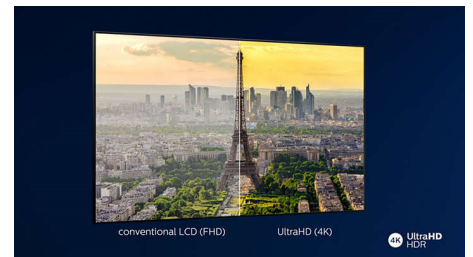

Major HDR formats supported

Your Philips TV is primed to get the most out of the HDR10+ video format. Contrast, color, and brightness levels are adjusted from frame to frame. Whether it's a must-watch series or the new blockbuster, shadows will be deeper. Bright surfaces will shine. Colors will be truer. Dolby Vision and Dolby Atmos. Cinematic vision and sound.