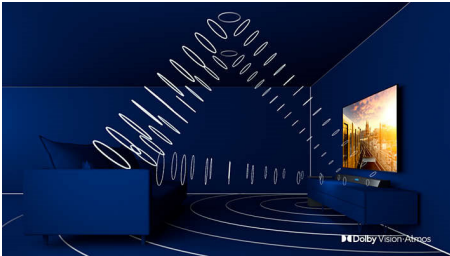

Dolby Vision + Dolby Atmos

Support for Dolby's premium sound and video formats means the HDR content you watch will look-and-sound-glorious. You'll enjoy a picture that reflects the director's original intentions and experience spacious sound with real clarity and depth.