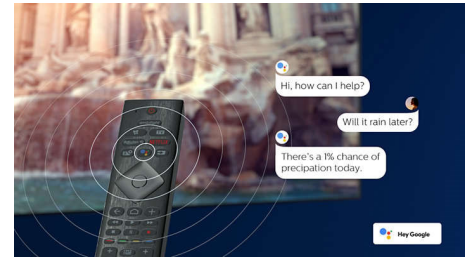

## HDMI 2.1 VRR and low latency

Your Philips TV boasts the latest HDMI 2.1 connectivity, and the TV automatically switches to a low latency setting when you start playing a game on your console. VRR is supported for smooth fast-action gameplay. Ambilight's gaming mode brings the thrill right into the room.

## Dolby Vision + Dolby Atmos

Support for Dolby's premium sound and video formats means the HDR content you watch will look-and-sound-glorious. You'll enjoy a picture that reflects the director's original intentions and experience spacious sound with real clarity and depth.

## AI voice control

Push a button on the remote to talk to the Google Assistant. Control the TV or Google Assistant-compatible smart home devices with your voice. Or ask Alexa to control the TV via Alexa-enabled devices.