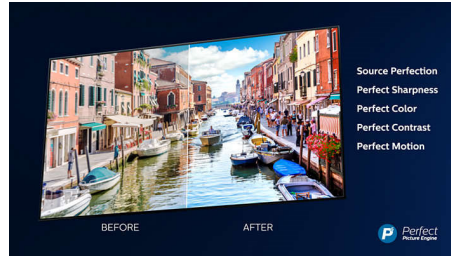

Philips P5 Picture Engine

The Philips P5 engine delivers a picture as brilliant as the content you love. Details have noticeably more depth. Colors are vivid, while skin tones look natural. Contrast is so crisp you'll feel every detail. Motion is perfectly smooth.