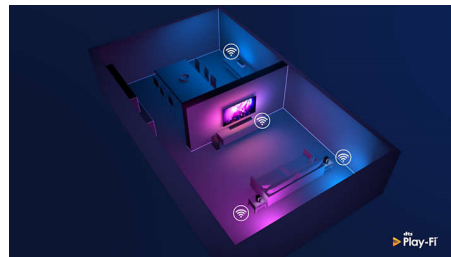

DTS Play-Fi compatible

With DTS Play-Fi on your Philips TV you can connect to compatible speakers in any room. Got wireless speakers in the kitchen? Listen to the movie while you make a snack, or keep up with the sports commentary while you get everyone drinks.