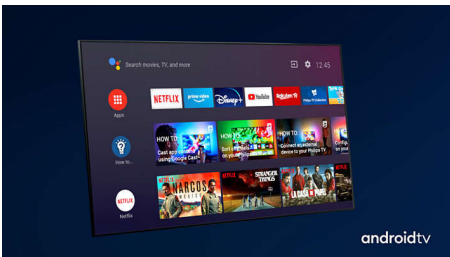

Android TV

Your Philips Android TV gives you the content you want-when you want it. You can customize the home screen to display your favorite apps, making it simple to start streaming the movies and shows you love. Or pick up where you left off.