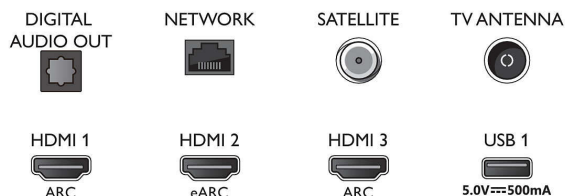

Bottom

Issue date 2023-07-30

Version: 7.2.1

EAN: 87 18863 02860 5

© 2023 Koninklijke Philips N.V.
All Rights reserved.

Specifications are subject to change without notice.
Trademarks are the property of Koninklijke Philips N.V.
or their respective owners.

www.philips.com

- EPG and actual visibility (up to 8 days) is country- and operator-dependent.
- Android App offerings vary per country. For more details please visit your local Google Play Store.
- Memory size (Flash): 16 G, the actual available disc space may differ (dependent on e.g. (pre-)installed apps, installed operating system, etc.)
- The TV supports DVB reception for 'Free to air' broadcast. Specific DVB operators may not be supported. An up to date list can be found in the FAQ section of the Philips support website. For some operators Conditional Access and subscription are required. Contact your operator for more information.
- Philips TV Remote app and related functionalities vary per TV model, operator and country, as well as smart device model and OS. For more details please visit: www.philips.com/TVRemoteapp.
- Smart TV app availability varies per TV model and country. For more details please visit: www.philips.com/smarttv.
- USB recording for digital channels only, recordings may be limited by broadcast copy protection (CI+). Country and channel restrictions may apply.
- This television contains lead only in certain parts or components where no technology alternatives exist in accordance with existing exemption clauses under the RoHS Directive.
- Google Assistant is available on Philips Android TVs running on Android O (8) or higher OS version. Google Assistant is available in selected languages and countries.
- Netflix subscription required. Subject to terms on <https://www.netflix.com>
- Amazon Prime is available in selected languages and countries.
- Disney+ subscription required. Subject to terms at <https://www.disneyplus.com> (c) 2020 Disney and its related entities. Disney+ is available in selected languages and countries.
- Rakuten TV is available in selected languages and countries.
- Amazon, Alexa and all related logos are trademarks of Amazon.com, Inc. or its affiliates. Amazon Alexa is available in selected languages and countries.