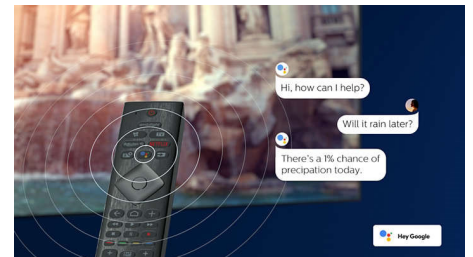

## DTS Play-Fi compatible

With DTS Play-Fi on your Philips TV you can connect to compatible speakers in any room. Got wireless speakers in the kitchen? Listen to the film while you make a snack, or keep up with the sports commentary while you get everyone drinks.

## HDMI 2.1 VRR and low latency

Your Philips TV boasts the latest HDMI 2.1 connectivity, and the TV automatically switches to a low latency setting when you start playing a game on your console. VRR is supported for smooth fast-action gameplay. Ambilight's gaming mode brings the thrill right into the room.

## AI voice control

Push a button on the remote to talk to the Google Assistant. Control the TV or Google Assistant-compatible smart home devices with your voice. Or ask Alexa to control the TV via Alexa-enabled devices.