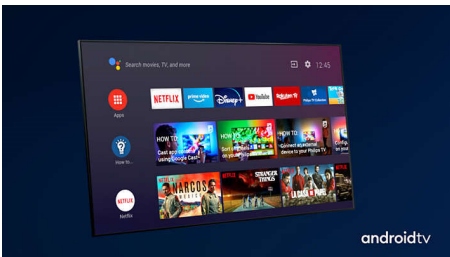

Android TV

Your Philips Android TV gives you the content you want—when you want it. You can customise the home screen to display your favourite apps, making it simple to start streaming the movies and shows you love. Or pick up where you left off.