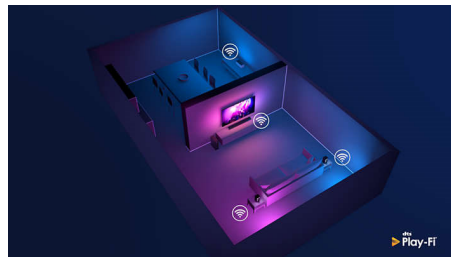

## DTS Play-Fi compatible

With DTS Play-Fi on your Philips TV you can connect to compatible speakers in any room. Got wireless speakers in the kitchen? Listen to the film while you make a snack, or keep up with the sports commentary while you get everyone drinks.