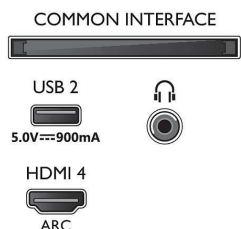

Connections

Side