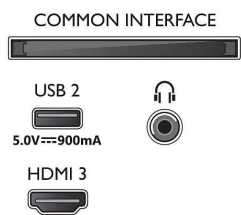

Specifications

Picture/Display

- Aspect ratio: 16:9
- Diagonal screen size (inch): 55 inch
- Diagonal screen size (metric): 139 cm
- Display: 4K Ultra HD LED
- Panel resolution: 3840 x 2160
- Picture enhancement: Ultra Resolution, Dolby Vision, HLG (Hybrid Log Gamma), HDR10+ compatible, Micro Dimming
- Diagonal screen size (inch): 55 inch

Connections

Side

Bottom

Specifications

- Firmware upgradeable: Firmware auto upgrade wizard, Firmware upgradeable via USB, Online firmware upgrade
- Screen Format Adjustments: Advance - Shift, Basic - Fill Screen, Fit to screen, Zoom, stretch, Wide screen
- Voice assistant*: Works with Google Assistant