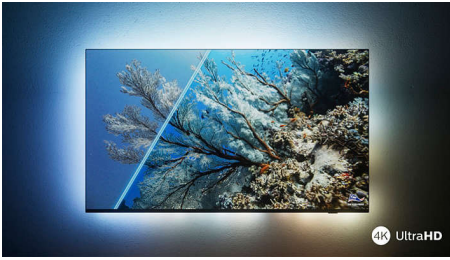

4K UHD LED Smart TV
139 cm (55") Dolby Vision and Dolby Atmos, Smart TV

Highlights

Supports all major HDR formats

Your Philips 4K UHD TV is compatible with all major HDR formats, including Dolby Vision. Whether it's a must-watch series or the latest video game, shadows will be deeper. Bright surfaces will shine. Colours will be truer.