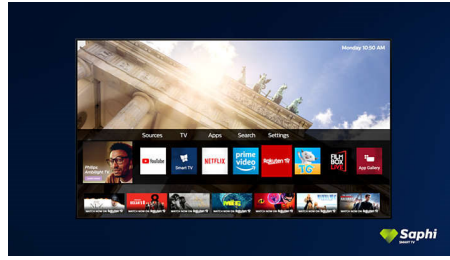

SAPHI smart TV

The fast, intuitive SAPHI operating system makes your Philips smart TV a real pleasure to use. Enjoy great picture quality and one-button access to a clear icon-based menu. Operate your TV with ease, and quickly navigate to popular Philips smart TV apps.

HDMI connectivity

Ready for gaming

Your Philips TV boasts the latest HDMI connectivity, and it automatically switches to a low-latency setting when you start playing a game on your console.

Design

Looking for a TV that fits with your room? This 4K smart TV is dressed for the occasion! The virtually bezel-free screen goes with just about any interior scheme. While the slim feet make

55PUS7506/12

it seem as if the screen is floating above your TV unit or table.

Design

Black matte bezel. Slender feet.