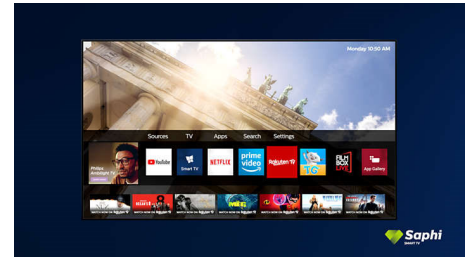

55PUS7506/12

it seem as if the screen is floating above your TV unit or table.

Design

Black matte bezel. Slender feet.

SAPHI TV Collection

Philips TV Collection. Netflix, Prime Video and more.

Saphi Smart TV

SAPHI is a fast, intuitive operating system that makes your Philips Smart TV a real pleasure to use. Enjoy great picture quality and one-button access to a clear icon-based menu. Operate your TV with ease and quickly navigate to popular Philips Smart TV apps including YouTube, Netflix and more.