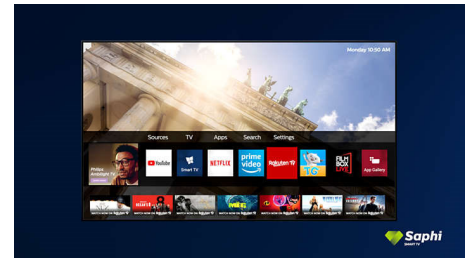

55PUS7506/12

it seem as if the screen is floating above your TV unit or table.

Design

Black matte bezel. Slender feet.

SAPHI TV Collection

Philips TV Collection. Netflix, Prime Video and more.

Saphi Smart TV

SAPHI is a fast, intuitive operating system that makes your Philips Smart TV a real pleasure to use. Enjoy great picture quality and one-button access to a clear icon-based menu. Operate your TV with ease and quickly navigate to popular Philips Smart TV apps including YouTube, Netflix and more.