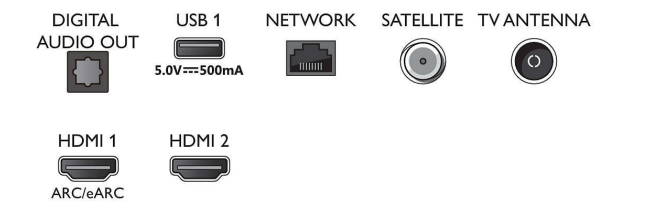

- Teletext: 1000 page Hypertext
- HEVC support

Smart TV Features

- User Interaction: SimplyShare, Screen mirroring
- SmartTV apps*: Online video stores, Open Internet browser, TV on demand, YouTube, Netflix TV
- Ease of Installation: Auto detect Philips devices, Network installation wizard, Settings assistant wizard
- Ease of Use: One-stop smart menu button, On-screen user manual

Connections

Side

Bottom

Specifications

- Firmware upgradeable: Firmware auto upgrade wizard, Firmware upgradeable via USB, Online firmware upgrade
- Screen Format Adjustments: Advance - Shift, Basic - Fill Screen, Fit to screen, Zoom, stretch, Wide screen
- Voice assistant*: Works with Google Assistant