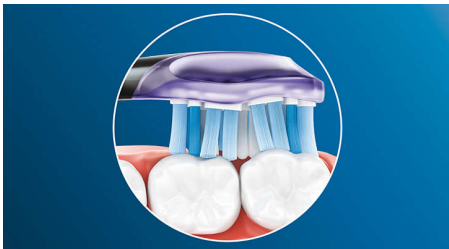

Highlights

Focus on gum health

With the Philips Sonicare Premium Gum Care brush head, even the deepest clean is gentle. As your toothbrush moves along the gum line, Premium Gum Care's flexible sides and bristles absorb any excess pressure so your gums are protected, even if you brush too hard. Bristles work hard to remove plaque and bacteria along the gum line, helping to improve gum health. Thanks to this brush head's curved design, you can be sure of maximised bristle contact.

Adaptive cleaning technology

You get a personalised clean every time you brush with our adaptive cleaning technology. Soft rubber sides flex to let Premium Gum Care adapt to the shape of your teeth and gums, absorbing any excess brushing pressure and enhancing our sonic cleaning power. Bristles can then adjust to the shape of your teeth and gums so you get up to 2x more surface contact than a regular brush head** for deeper cleaning even in hard-to-reach areas.