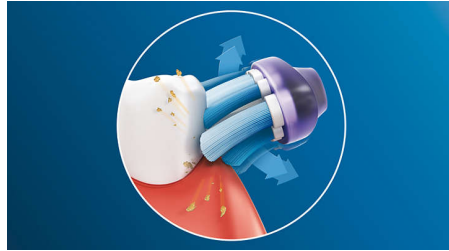

Highlights

Focus on gum health

With the Philips Sonicare Premium Gum Care brush head, even the deepest clean is gentle. As your toothbrush moves along the gum line, Premium Gum Care's flexible sides and bristles absorb any excess pressure so your gums are protected, even if you brush too hard. Bristles work hard to remove plaque and bacteria along the gum line, helping to improve gum health. Thanks to this brush head's curved design, you can be sure of maximised bristle contact.

Adaptive cleaning technology

You get a personalised clean every time you brush with our adaptive cleaning technology. Soft rubber sides flex to let Premium Gum Care adapt to the shape of your teeth and gums, absorbing any excess brushing pressure and enhancing our sonic cleaning power. Bristles can then adjust to the shape of your teeth and gums so you get up to 2x more surface contact than a regular brush head** for deeper cleaning even in hard-to-reach areas.

Say goodbye to plaque

Thanks to its flexible design, Premium Gum Care removes up to 10 x more plaque than a manual toothbrush. It moves to enhance our unique Philips Sonicare cleaning technology so that however you brush, you get an exceptional clean you can see and feel.