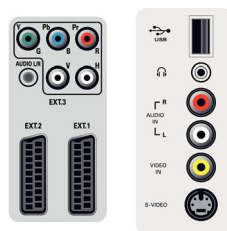

Sound

- Output power (RMS): 2x8W
- Sound System: Virtual Dolby Digital
- Sound Enhancement: Digital Signal Processing, Dynamic Bass Enhancement, Graphic Equaliser

Loudspeakers

- Built-in speakers: 4
- Loudspeaker types: Dome tweeter

Connectivity

- Front / Side connections: Audio L/R in, CVBS in, Headphone Out, S-video in, USB
- Ext 1 Scart: Audio L/R, CVBS in/out, RGB
- Ext 2 Scart: Audio L/R, CVBS in/out, RGB, S-video in
- Other connections: Analog audio Left/Right out, S/PDIF in (coaxial), S/PDIF out (coaxial)
- Ext 3: YPbPr
- Ext 4: HDMI
- Ext 5: HDMI

Power

- Mains power: AC 220 - 240 V +/- 10%
- Ambient temperature: 5 °C to 40 °C
- Power consumption: 140 W
- Standby power consumption: $\leq 1W$

Accessories

- Included accessories: Table top stand, Power cord, User Manual, Registration card, Warranty certificate, Remote Control, Batteries for remote

- control
- Optional accessories: Floor stand

Dimensions

- Set Width: 805 mm
- Set Height: 546.5 mm
- Set Depth: 115.5 mm
- Product weight: 15.5 kg
- Set width (with stand): 805 mm
- Set height (with stand): 609 mm
- Set depth (with stand): 210 mm
- Product weight (+stand): 18.3 kg
- Box width: 910 mm
- Box height: 650 mm
- Box depth: 290 mm
- Weight incl. Packaging: 21.4 kg
- Wall mount compatible: 200 x 100 mm

Issue date 2023-07-30

Version: 3.0.14

EAN: 87 12581 33777 3

© 2023 Koninklijke Philips N.V.
All Rights reserved.

Specifications are subject to change without notice.
Trademarks are the property of Koninklijke Philips N.V.
or their respective owners.

www.philips.com