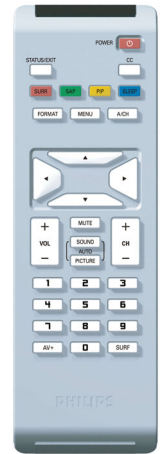

Philips
Flat TV

38 cm (15")

LCD
HDTV monitor

15PF5120

Turn up your viewing experience

with Crystal Clear III

Here is a new TV that not only gives you great picture and sound but also modern styling and quality finish. It features Crystal Clear III for better quality images that reveal more detail and Incredible Surround for superb audio.

Vivid, natural and razor sharp images

- High-definition LCD XGA display, 1024 x 768p
- HDTV Monitor for the highest quality display of HDTV signals
- Crystal Clear III for natural images with enhanced quality
- 2D Combfilter sharpens images for finer detail

Slim, stylish design to complement your interior

- Compact and slim design that fits in every room

Exciting and lifelike sound

- Incredible Surround™ for enhanced audio enjoyment

Great convenience

- Auto Picture to personalize your viewing
- Auto Sound uses pre-defined sound settings for better sound
- PC input lets you also use your TV as a PC monitor

PHILIPS

Highlights

LCD XGA display, 1024 x 768p

This XGA display with state-of-the-art LCD screen technology has a widescreen HD resolution of 1024 x 768p pixels. It produces brilliant flicker-free progressive scan pictures with optimum brightness and superb colors. This vibrant and sharp image will provide you with an enhanced viewing experience.