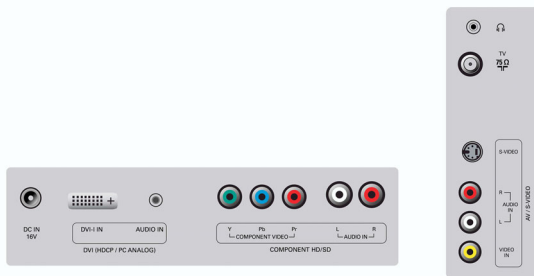

Convenience

- Child Protection: Child Lock+Parental Control
- Ease of Installation: Automatic Tuning System (ATS), Autostore, Fine Tuning, PLL Digital Tuning
- Ease of Use: AutoPicture, AutoSound, Menu Control, On Screen Display, Top Controls, Auto Volume Leveller (AVL)
- Clock: Sleep Timer
- Screen Format Adjustments: 16:9 compress, 4:3, 4:3 expand
- Remote Control: TV
- Remote control type: RCFU05SMU00
- VESA Mount: 75 x 75 mm

Sound

- Output power (RMS): 2 x 3w
- Sound System: Mono, Stereo, SAP
- Sound Enhancement: Incredible Surround

Loudspeakers

- Built-in speakers: 2

Connectivity

- AV 1: Audio L/R in, YPbPr (2fh)
- Number of AV connections: 2
- AV 2: Audio L/R in, CVBS, S-Video
- Front / Side connections: Headphone Out
- Other connections: F-Type (75 ohm), PC Audio in, DVI-I

Power

- Power supply: AC 90-240
- Ambient temperature: 5 °C to 40 °C
- Power consumption: 40 W
- Standby power consumption: < 1 W

Accessories

- Included accessories: Power cord, Quick start guide, Registration card, Remote Control, Table top stand, User Manual

Dimensions

- Set Width: 378 mm
- Set Height: 337 mm
- Set Depth: 61 mm
- Product weight: 4 kg
- Box width: 417 mm
- Box height: 200 mm
- Box depth: 426 mm
- Weight incl. Packaging: 5.5 kg
- Width (with base): 378 mm
- Height (with base): 366 mm
- Depth (with base): 156 mm
- Product weight (lb): 8.8 lb
- Weight incl. Packaging (lb): 12.1

Issue date 2023-07-30

Version: 7.0.8

EAN: 87 10895 90677 7

© 2023 Koninklijke Philips N.V.
All Rights reserved.

Specifications are subject to change without notice.
Trademarks are the property of Koninklijke Philips N.V.
or their respective owners.

www.philips.com