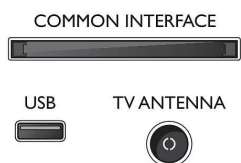

EU Energy card

- EPREL registration numbers: 360647
- Diagonal screen size (inch): 43
- Diagonal screen size (metric): 108
- Energy class for SDR: F
- On mode power demand for SDR: 48 kWh/1000h
- Energy class for HDR: n.a.
- On mode power demand for HDR: n.a. kWh/1000h
- Off mode power consumption: n.a. W
- Networked standby mode: 2.0 W
- Panel technology used: LED LCD

Power

- Mains power: AC 220 - 240 V 50/60 Hz
- Ambient temperature: 5°C to 35°C
- Standby power consumption: 0.3 W
- Power Saving Features: Auto switch-off timer, Eco mode, Picture mute (for radio)
- Presence of lead: Yes*
- Mercury content: 0 mg

Accessories

- Included accessories: Remote Control, 2 x AAA Batteries, Power cord, Quick start guide, Legal and safety brochure, Tabletop stand

Design

- Colours of TV: Plastic mid-silver bezel
- Stand design: Mid silver groove stand

Dimensions

- Set Width: 968.4 mm
- Set Height: 565.5 mm
- Set Depth: 80.5 mm
- Product weight: 7.8 kg
- Set width (with stand): 968.4 mm
- Set height (with stand): 583.0 mm
- Set depth (with stand): 218.0 mm
- Product weight (+stand): 7.9 kg
- Box width: 1070.0 mm
- Box height: 680.0 mm
- Box depth: 140.0 mm
- Weight incl. Packaging: 9.7 kg
- Stand width: 550.6 mm
- Stand height: 17.5 mm
- Stand depth: 218.0 mm
- Wall-mount compatible: 200 x 100 mm

Connections

Side