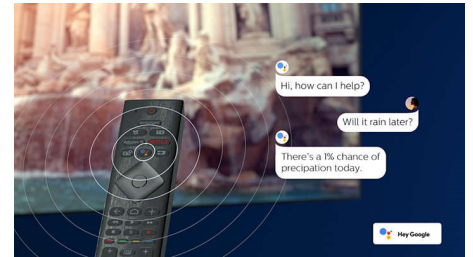

Dolby Vision + Dolby Atmos

Support for Dolby's premium sound and video formats means that the HDR content that you watch will look—and sound—glorious. You'll enjoy a picture that reflects the director's original intentions and experience spacious sound with real clarity and depth.

AI voice control

Push a button on the remote to talk to the Google Assistant. Control the TV or Google Assistant-compatible smart home devices with your voice. Or ask Alexa to control the TV via Alexa-enabled devices.