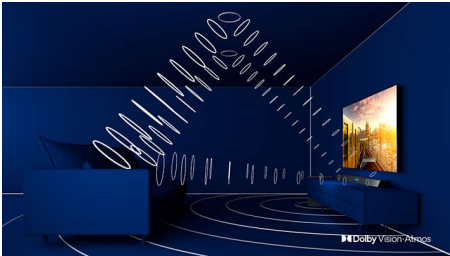

Dolby Vision + Dolby Atmos

Support for Dolby's premium sound and video formats means that the HDR content that you watch will look—and sound—glorious. You'll enjoy a picture that reflects the director's original intentions and experience spacious sound with real clarity and depth.