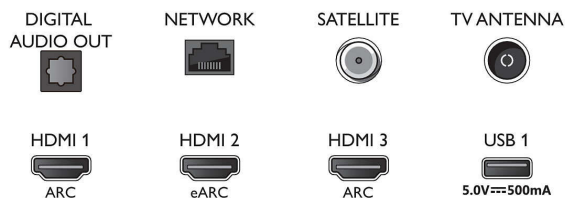

Accessories

- Included accessories: Quick start guide, Legal and safety brochure, Power cord, Tabletop stand, Remote Control with QWERTY
- Included batteries: 2 x AAA Batteries

Design

- Colours of TV: Anthracite grey bezel
- Stand design: Swivel +/- 15 degree, Anthracite grey stand

Dimensions

- Set Width: 1289.9 mm
- Set Height: 749.7 mm
- Set Depth: 79.7 mm
- Product weight: 17.4 kg
- Set width (with stand): 1289.9 mm
- Set height (with stand): 819.8 mm
- Set depth (with stand): 256.2 mm
- Product weight (+stand): 20.2 kg
- Box width: 1445.0 mm
- Box height: 880.0 mm
- Box depth: 160.0 mm
- Weight incl. Packaging: 24.5 kg
- Stand width: 720.0 mm
- Stand height: 70.0 mm
- Stand depth: 256.2 mm
- Wall-mount compatible: 200 x 300 mm

Connections

Side

Bottom

Issue date 2023-07-30

Version: 9.3.1

EAN: 87 18863 02875 9

© 2023 Koninklijke Philips N.V.
All Rights reserved.

Specifications are subject to change without notice.
Trademarks are the property of Koninklijke Philips N.V. or their respective owners.