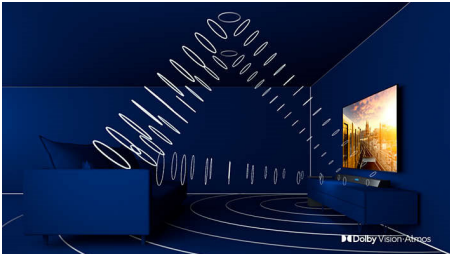

PHILIPS

4K UHD LED Android TV

108 cm (43") Ambilight TV Major HDR formats supported, P5 Perfect Picture Engine, Android TV/AI voice control

Highlights

43PUS8545/12

Ambilight 3 sided

With Philips Ambilight, every moment feels closer. Intelligent LEDs around the edge of the TV respond to the on-screen action and emit an immersive glow that's simply captivating. Experience it once and wonder how you enjoyed TV without it.

Dolby Vision and Dolby Atmos

Support for Dolby's premium sound and video formats means the HDR content you watch will look—and sound—gloriously real. Whether it's the latest streaming series or a Blu-Ray disc set, you'll enjoy contrast, brightness and colour that reflect the director's original intentions. And hear spacious sound with clarity, detail and depth.