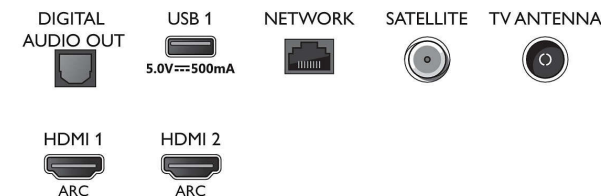

Bottom

Issue date 2023-07-30

Version: 7.2.1

EAN: 87 18863 02830 8

© 2023 Koninklijke Philips N.V.
All Rights reserved.

Specifications are subject to change without notice.
Trademarks are the property of Koninklijke Philips N.V.
or their respective owners.

www.philips.com

- EPG and actual visibility (up to 8 days) is country- and operator-dependent.
- The TV supports DVB reception for 'Free to air' broadcast. Specific DVB operators may not be supported. An up to date list can be found in the FAQ section of the Philips support website. For more details please visit: www.philips.com/TVRemoteapp.
- Smart TV app availability varies per TV model and country. For more details please visit: www.philips.com/smarttv.
- This television contains lead only in certain parts or components where no technology alternatives exist in accordance with existing exemption clauses under the RoHS Directive.
- Amazon Prime is available in selected languages and countries.
- Netflix subscription required. Subject to terms on <https://www.netflix.com>
- Rakuten TV is available in selected languages and countries.