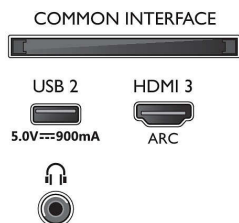

EU Energy card

- Diagonal screen size (inch): 55
- EPREL registration numbers: 613788
- Diagonal screen size (metric): 139
- Energy class for SDR: G
- On mode power demand for SDR: 88 kWh/1000h
- Energy class for HDR: G
- On mode power demand for HDR: 136 kWh/1000h
- Off mode power consumption: n.a.
- Networked standby mode: $\leq 2.0\text{ W}$
- Panel technology used: LED LCD

Power

- Mains power: AC 220 - 240 V 50/60 Hz
- Ambient temperature: 5°C to 35°C
- Standby power consumption: $\leq 0.3\text{ W}$
- Power Saving Features: Auto switch-off timer, Picture mute (for radio), Eco mode, Light sensor
- Off mode power consumption: N/A

Accessories

- Included accessories: Remote Control, 2 x AAA Batteries, Power cord, Quick start guide, Legal and safety brochure, Tabletop stand

Design

- Colours of TV: Light silver bezel
- Stand design: Light silver v sticks

Dimensions

- Set Width: 1227.7 mm
- Set Height: 712.1 mm
- Set Depth: 87.1 mm
- Product weight: 13.1 kg
- Set width (with stand): 1227.7 mm
- Set height (with stand): 742.7 mm
- Set depth (with stand): 256.2 mm
- Product weight (+stand): 13.3 kg
- Box width: 1360.0 mm
- Box height: 840.0 mm
- Box depth: 160.0 mm
- Weight incl. Packaging: 17.9 kg
- Stand width: 728.5 mm
- Stand height: 30.0 mm
- Stand depth: 245.3 mm
- Wall-mount compatible: 100 x 200 mm

Connections

Side