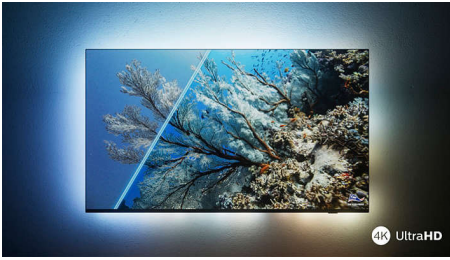

4K UHD Smart TV
139 cm (55") Dolby Vision and Dolby Atmos, Smart TV

Highlights

Supports all major HDR formats

Your Philips 4K UHD TV is compatible with all major HDR formats, including Dolby Vision. Whether it's a must-watch series or the latest video game, shadows will be deeper. Bright surfaces will shine. Colours will be truer.