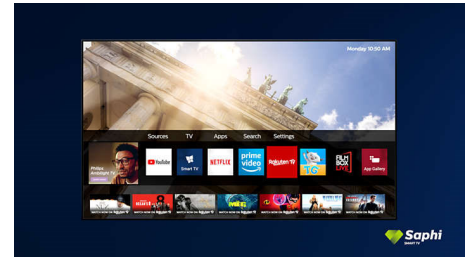

SAPHI TV Collection

Philips TV Collection. Netflix, Prime Video and more.