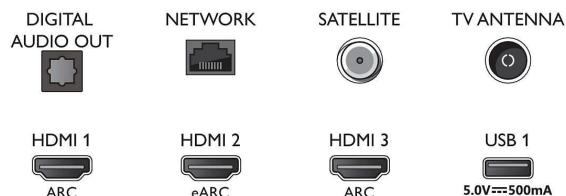

Accessories

- Included accessories: Quick start guide, Legal and safety brochure, Power cord, Tabletop stand, Remote Control with QWERTY
- Included batteries: 2 x AAA Batteries

Design

- Colours of TV: Light silver bezel
- Stand design: Light silver V sticks

Dimensions

- Set Width: 1670.5 mm
- Set Height: 960.1 mm
- Set Depth: 84.1 mm
- Product weight: 31.6 kg
- Set width (with stand): 1670.5 mm
- Set height (with stand): 1030.6 mm
- Set depth (with stand): 360.6 mm
- Product weight (+stand): 32.8 kg
- Box width: 1879.0 mm
- Box height: 1106.0 mm
- Box depth: 190.0 mm
- Weight incl. Packaging: 42.0 kg
- Stand width: 807.6 / 1448.1 mm
- Stand height: 70.0 mm
- Stand depth: 360.6 mm
- Wall-mount compatible: 300 x 300 mm

Connections

Side

Bottom

Issue date 2023-07-30

Version: 10.2.1

EAN: 87 18863 02862 9

© 2023 Koninklijke Philips N.V.
All Rights reserved.

Specifications are subject to change without notice. Trademarks are the property of Koninklijke Philips N.V. or their respective owners.