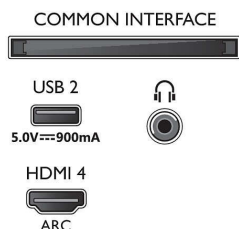

Connections

Side