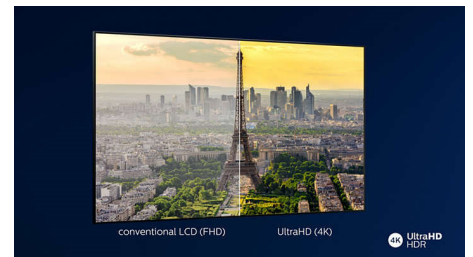

Major HDR formats supported

Your Philips TV is primed to get the most out of the HDR10+ video format. Contrast, colour and brightness levels are adjusted from frame to frame. Whether it's a must-watch series or the new blockbuster, shadows will be deeper. Bright surfaces will shine. Colours will be truer. Dolby Vision and Dolby Atmos. Cinematic vision and sound.