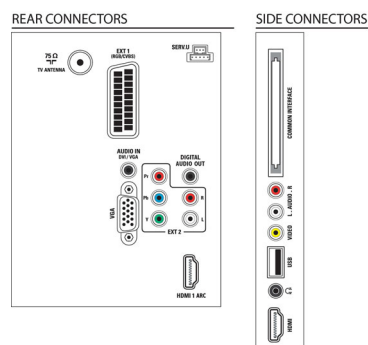

Sound

- Output power (RMS): 20 W (2 x 10 W)
- Sound Enhancement: Auto Volume Leveller, Clear Sound, Incredible Surround, Treble and Bass Control

Connectivity

- Number of AV connections: 1
- Number of HDMI connections: 2
- Number of components in (YPbPr): 1
- EasyLink (HDMI-CEC): System audio control, System standby, One touch play, System info (menu language)
- Number of scarts (RGB/CVBS): 1
- Number of USBs: 1
- Other connections: Antenna IEC75, Common Interface Plus (CI+), Digital audio out (coaxial), PC-in VGA + Audio L/R in, Headphone out

Accessories

- Included accessories: Power cord, Remote Control, 2 x AAA Batteries, Tabletop stand, User Manual, Quick start guide, Warranty Leaflet

Dimensions

- Set Width: 795.6 mm
- Set Height: 508.4 mm
- Set Depth: 93 mm
- Product weight: 8.35 kg
- Set width (with stand): 795.6 mm
- Set height (with stand): 557.6 mm
- Set depth (with stand): 221.4 mm
- Product weight (+stand): 10 kg
- Box width: 1000 mm
- Box height: 610 mm
- Box depth: 160 mm
- Weight incl. Packaging: 12.7 kg
- Compatible wall mount: 200 x 200 mm