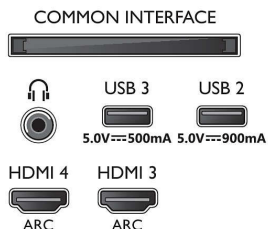

Power

- Mains power: AC 220 - 240 V 50/60 Hz
- Standby power consumption: 0.3 W
- Power Saving Features: Auto switch-off timer, Picture mute (for radio), Eco mode, Light sensor

Accessories

- Included accessories: 2 x AAA Batteries, Legal and safety brochure, Power cord, Quick start guide, Remote Control, Tabletop stand

Design

- Colours of TV: Metal bezel frame
- Stand design: Metal dark chrome peak sticks

Dimensions

- Set Width: 1448.7 mm
- Set Height: 829.5 mm
- Set Depth: 58.0 mm
- Product weight: 23.7 kg
- Set width (with stand): 1448.7 mm
- Set height (with stand): 846.1 mm
- Set depth (with stand): 280.0 mm
- Product weight (+stand): 24.3 kg
- Box width: 1660.0 mm
- Box height: 1002.0 mm
- Box depth: 170.0 mm
- Weight incl. Packaging: 30.7 kg
- Stand width: 797.5 mm
- Stand height: 19.0 mm
- Stand depth: 280.0 mm
- Wall-mount compatible: 300 x 300 mm

Connections

Side

Bottom

Issue date 2023-07-30

Version: 7.3.1

EAN: 87 18863 03447 7

© 2023 Koninklijke Philips N.V.
All Rights reserved.

Specifications are subject to change without notice.
Trademarks are the property of Koninklijke Philips N.V.
or their respective owners.