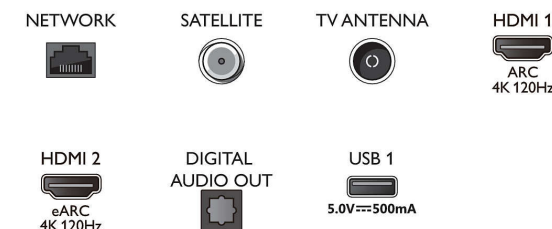

Power

- Mains power: AC 220 - 240 V 50/60 Hz
- Standby power consumption: 0.3 W
- Power Saving Features: Auto switch-off timer, Picture mute (for radio), Eco mode, Light sensor

Accessories

- Included accessories: 2 x AAA Batteries, Legal and safety brochure, Power cord, Quick start guide, Remote Control, Tabletop stand

Design

- Colours of TV: Metal bezel frame
- Stand design: Metal dark chrome peak sticks

Dimensions

- Set Width: 1448.7 mm
- Set Height: 829.5 mm
- Set Depth: 58.0 mm
- Product weight: 23.7 kg
- Set width (with stand): 1448.7 mm
- Set height (with stand): 846.1 mm
- Set depth (with stand): 280.0 mm
- Product weight (+stand): 24.3 kg
- Box width: 1660.0 mm
- Box height: 1002.0 mm
- Box depth: 170.0 mm
- Weight incl. Packaging: 30.7 kg
- Stand width: 797.5 mm
- Stand height: 19.0 mm
- Stand depth: 280.0 mm
- Wall-mount compatible: 300 x 300 mm

Connections

Side

Bottom

Issue date 2023-07-30

Version: 7.3.1

EAN: 87 18863 03447 7

© 2023 Koninklijke Philips N.V.
All Rights reserved.

Specifications are subject to change without notice.
Trademarks are the property of Koninklijke Philips N.V.
or their respective owners.